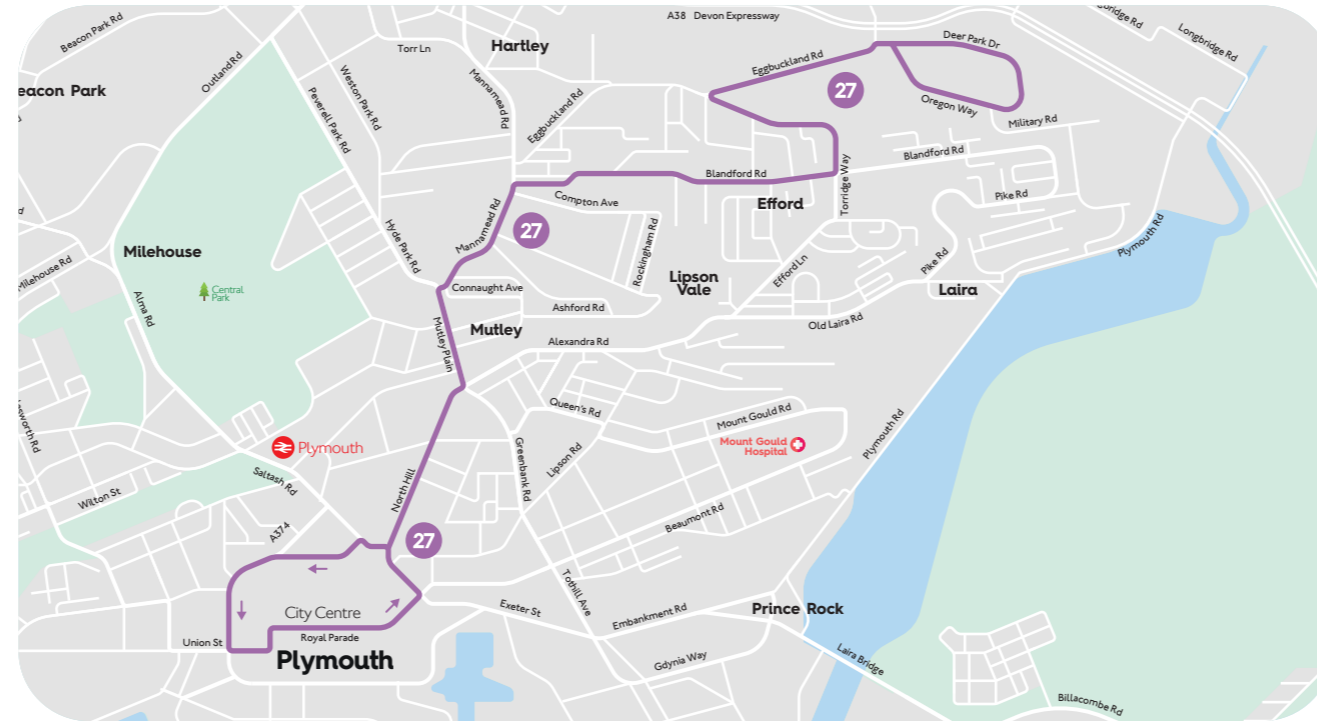

01752 662 271

Travel centre
Royal Parade, Plymouth

Opening hours:
Mon - Fri: 09:00 - 17:00
Saturday: 09:00 - 16:00
Sun / Bank Holidays: Closed

plymouthbus.co.uk

/plymouthbus

/plymouthbus

Nationwide bus times
traveline
public transport info
0871 200 22 33
traveline.info
All information correct at time of print

We're part of the
Go-Ahead
Group

27

City Centre
Mutley Plain
Lower Compton
Deer Park

Our new website and app is here

- Plan your journey
- Service updates
- Live bus times
- Save your favourite stops