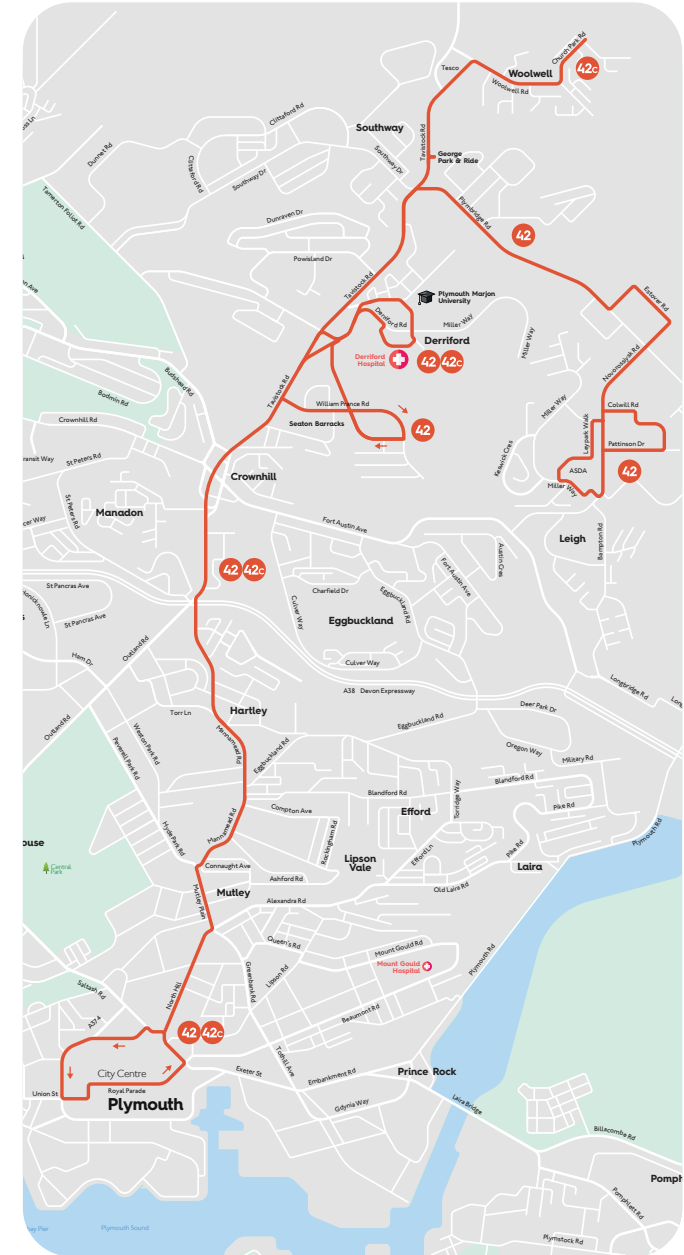

Sundays and bank holidays

buses towards Woolwell

Table with columns for bus routes (Royal Parade A19, University U2 / The Box, Mutley Plain M2, Crownhill Low Level, Seaton The Ship, Derriford Hospital D6 Arrive, Derriford Hospital D6 Depart, Plymouth Marjon University, Runway Road, George Hotel, Woolwell Church Park Road) and rows for times.

buses towards City Centre

Table with columns for bus routes (Woolwell Church Park Road, Runway Road, Plymouth Marjon University, Derriford Hospital D1 Arrive, Derriford Hospital D1 Depart, Crownhill Low Level, Mutley Plain M2, University / The Box, Mayflower Street, Royal Parade) and rows for times.

Advertisement for contactless payment: 'No Change? No Problem! Now accepting contactless'. Includes logos for VISA, Mastercard, Apple Pay, and Android Pay, and an image of a contactless card.