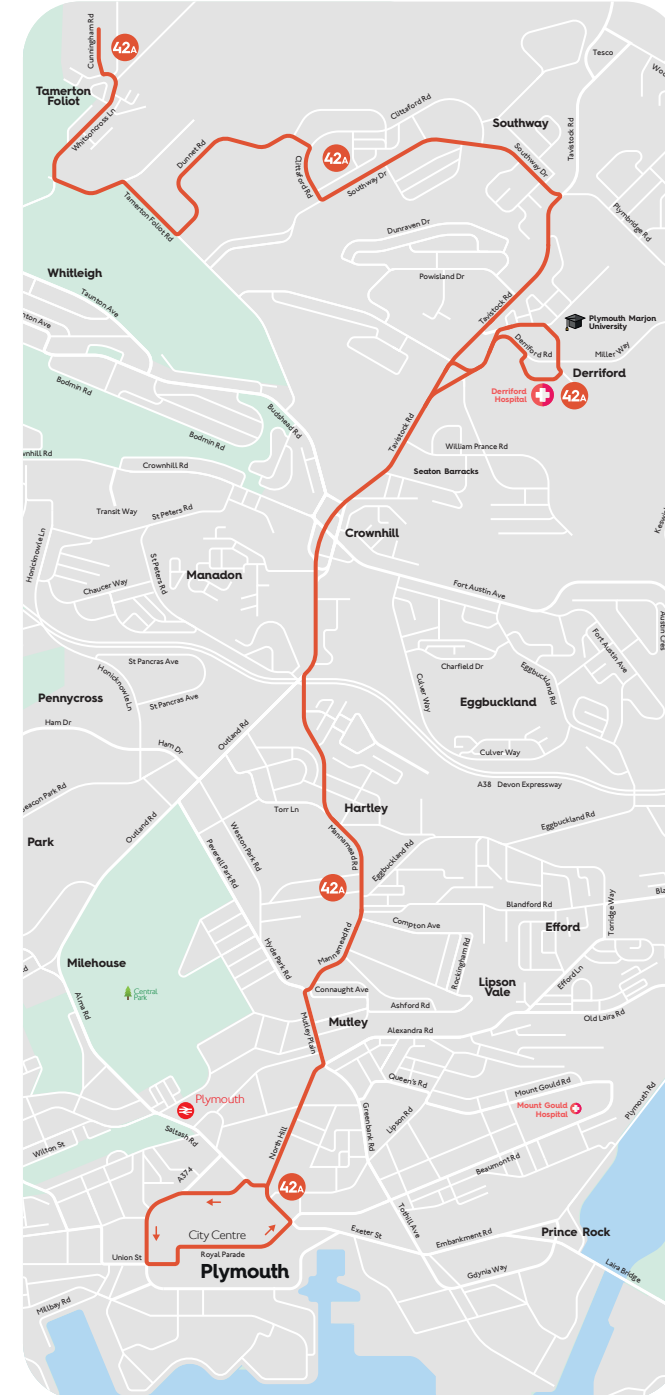

operates Schooldays only

operates School holidays only

01752 662 271

Travel centre
Royal Parade, Plymouth

Opening hours:
Mon - Fri: 09:00 - 17:00
Saturday: 09:00 - 16:00
Sun / Bank Holidays: Closed

plymouthbus.co.uk

/plymouthbus

/plymouthbus

Nationwide bus times
traveline public transport info
0871 200 22 33
traveline.info

We're part of the
Go-Ahead
Group