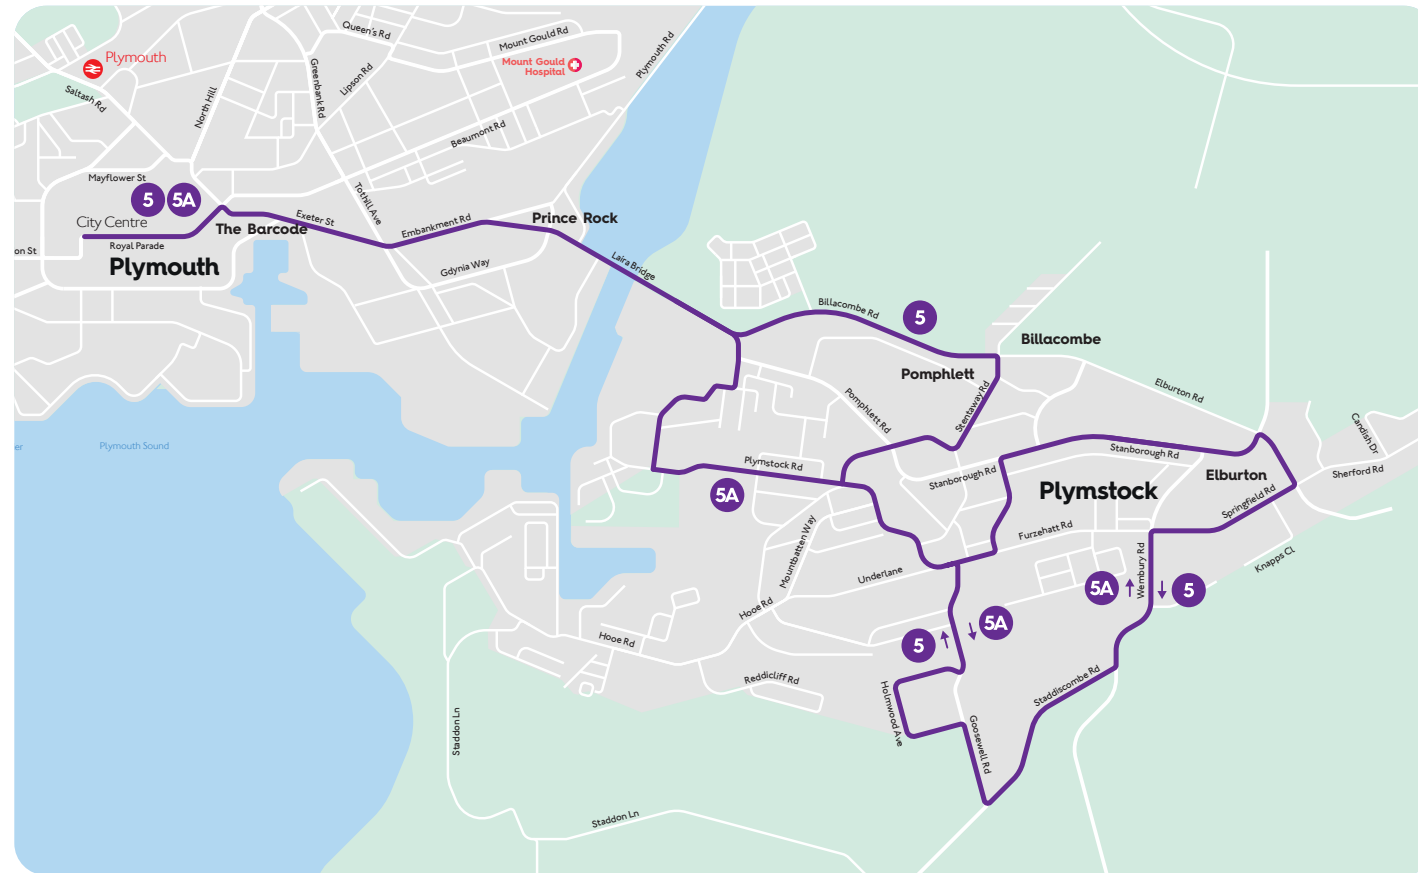

01752 662 271

Travel centre  
Royal Parade, Plymouth

Opening hours:  
Mon - Fri: 09:00 - 17:00  
Saturday: 09:00 - 16:00  
Sun / Bank Holidays: Closed

plymouthbus.co.uk

/plymouthbus

/plymouthbus

Nationwide bus times

traveline  
public transport info  
0871 200 22 33  
traveline.info

All information correct at time of print

We're part of the  
**Go-Ahead**  
Group

5  
5A

City Centre  
Prince Rock  
Pomphlett  
Oreston  
Plymstock  
Elburton

from 24th April 2022

Every journey taken care of

Try the  
Plymouth  
Citybus App!

- Plan your journey
- Buy your tickets
- Track your bus live
- Follow your progress

Download the free app