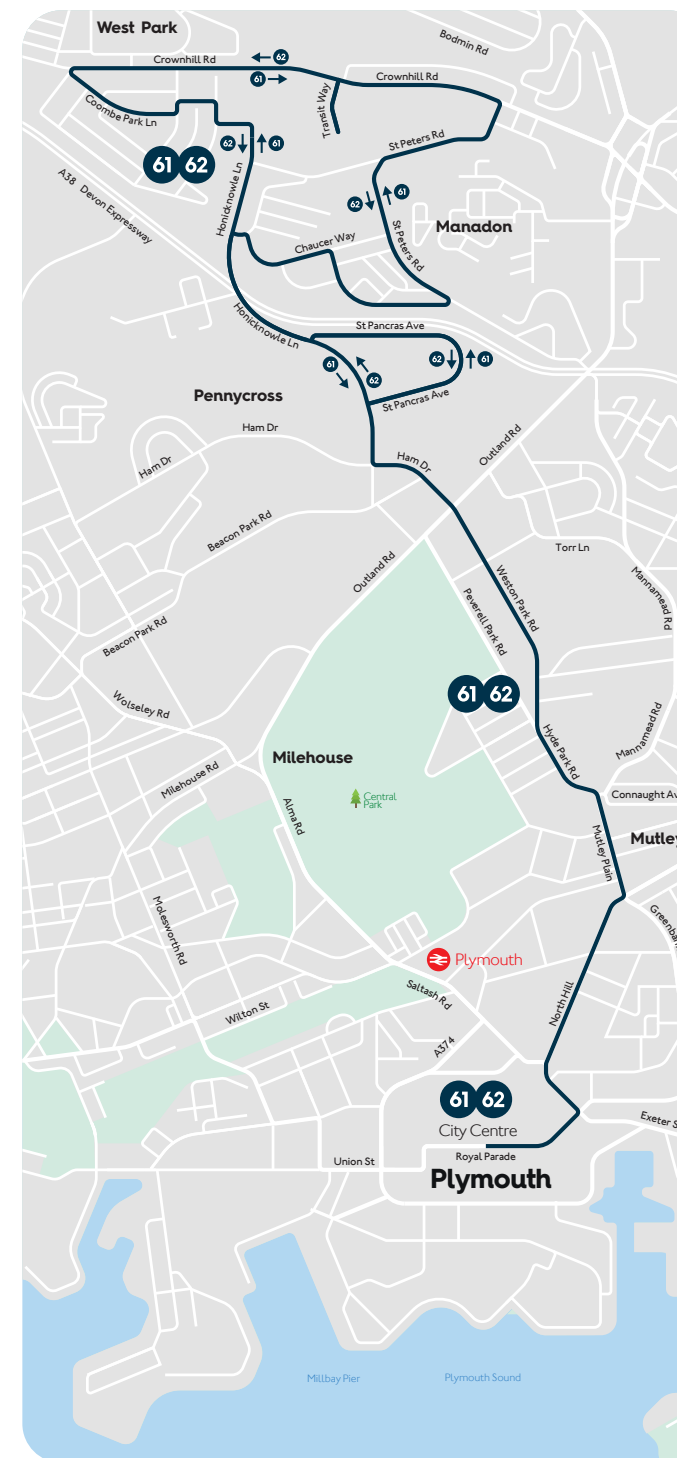

Then at these minutes past each hour

until

61 62