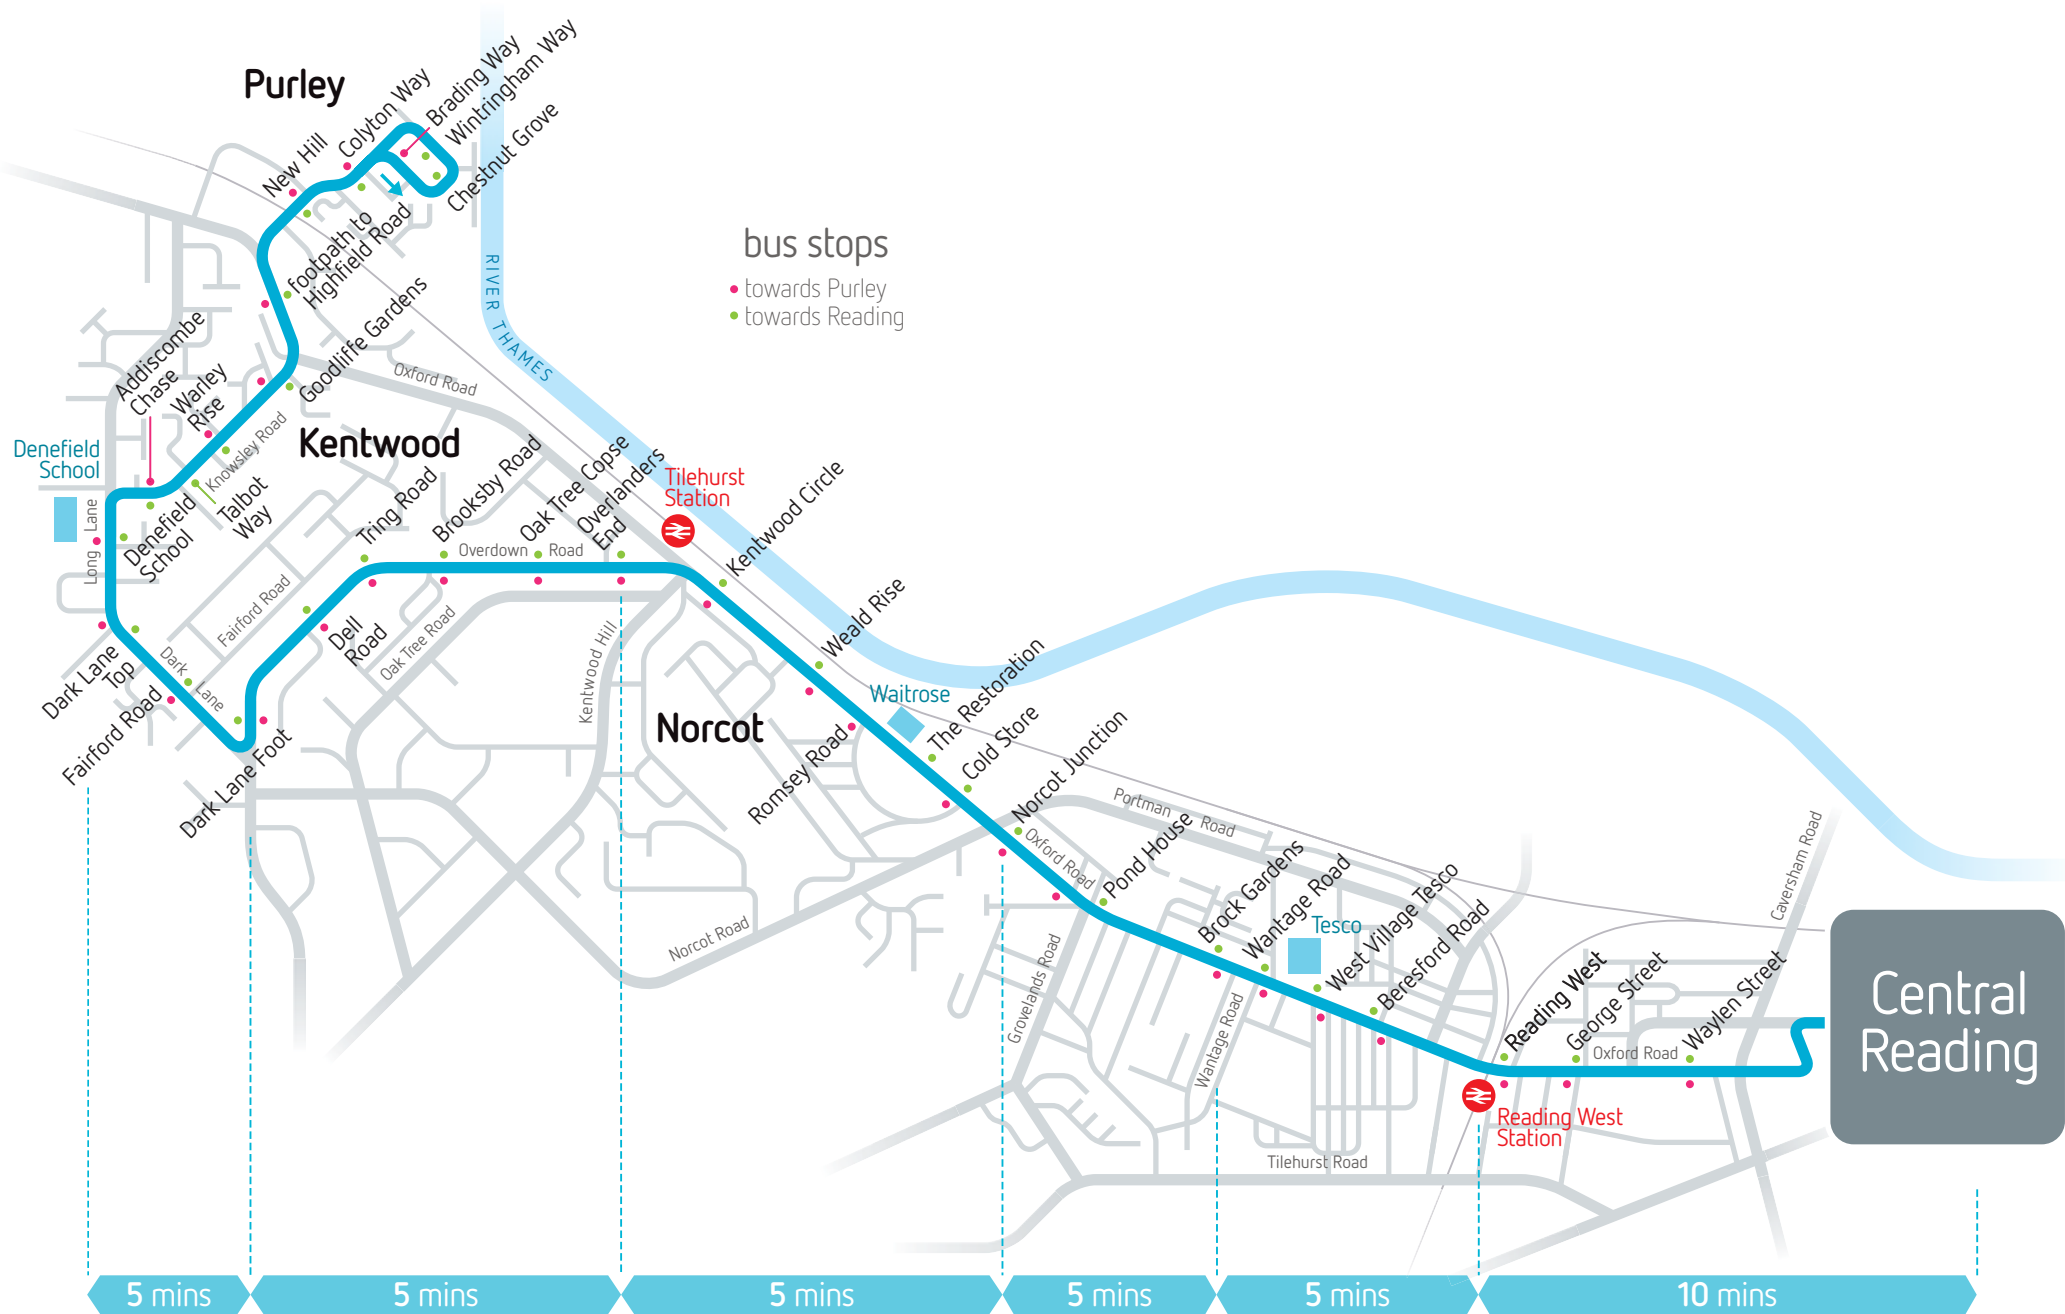

Central Reading bus stops

- towards Purley
- towards Reading Station (getting off only)

handy connections

Reading College change to purple 17 at Friar Street FN

RBH change to leopard 3/3b/10, route 9, orange 12 & or red 22 at Station Road SA

University change to claret 21 at Blagrove Street EK

Purley

New Hill
Colyton Way
Brading Way
Wintringham Way
Chestnut Grove

Kentwood

Addiscombe Chase
Wanley Rise
Denefield School
Talbot Way
Tring Road
Brooksby Road
Oak Tree Copse
Overdown Road
Dell Road
Oak Tree Road
Kentwood Hill
Dark Lane Top
Dark Lane Lane
Fairford Road
Dark Lane Foot

Norcot

Romsey Road
The Restoration
Cold Store
Norcot Junction
Pond House
Brock Gardens
Wantage Road
Wantage Road
Wantage Road

Central Reading

Reading West Station

Tilehurst Station

Denefield School

Waitrose

Tesco

RIVER THAMES

Reading West Station

Reading West Station

Reading West Station