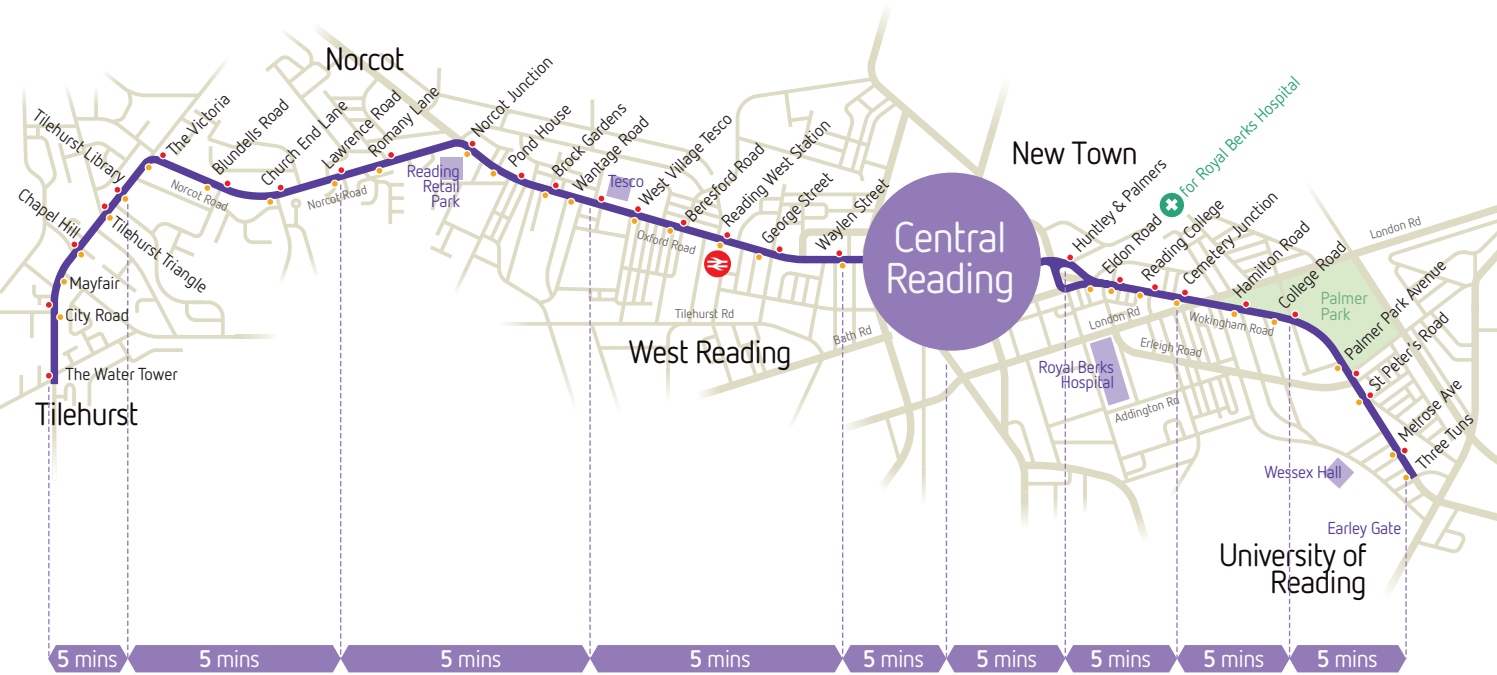

## Central Reading

where to get on and off

- towards Tilehurst ●
- towards Wokingham Road ●

## bus stops

- towards Tilehurst
- towards Wokingham Road for the University

## travel times