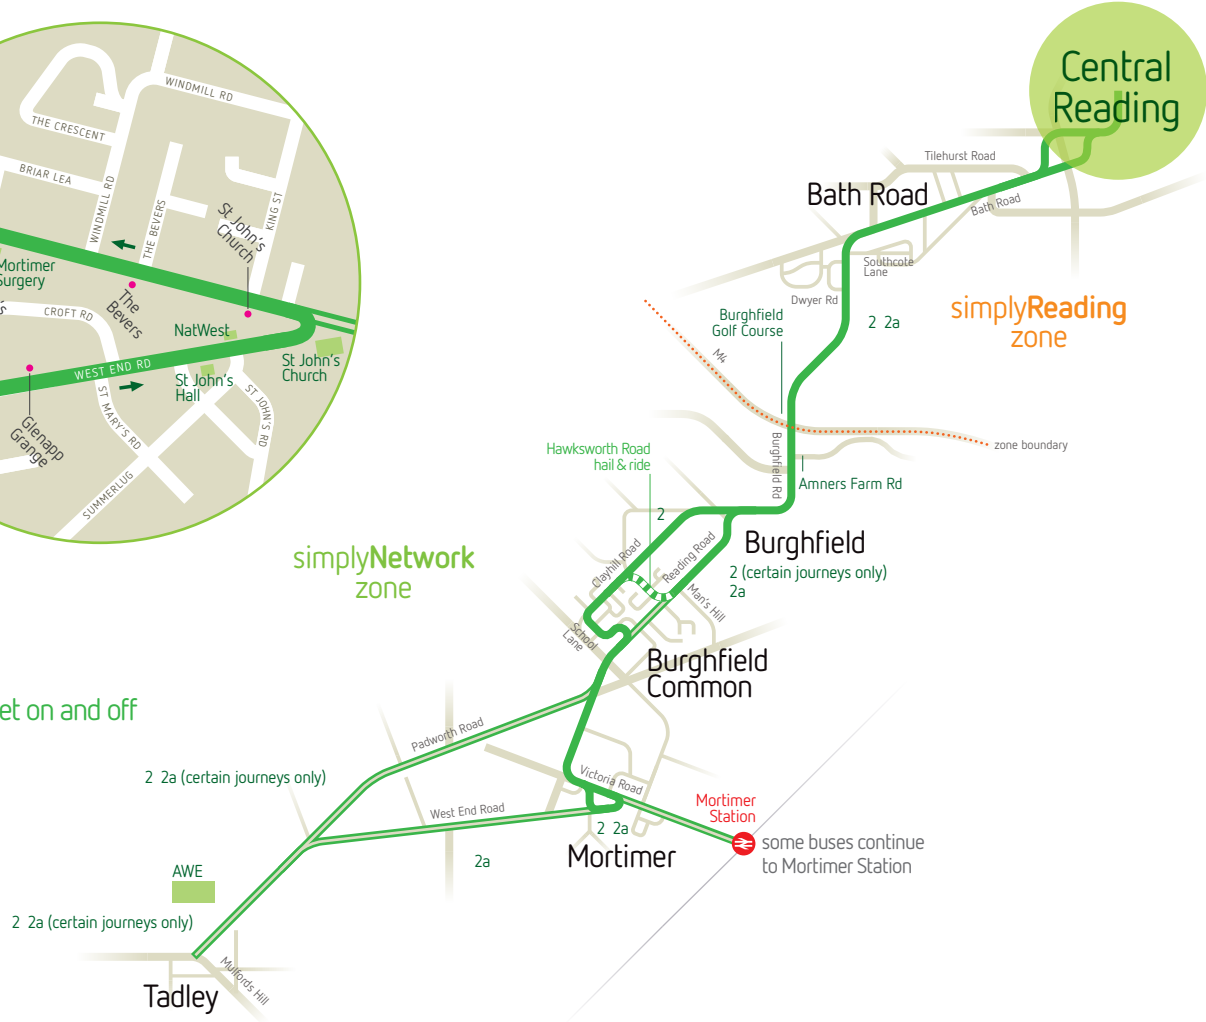

Central Reading bus stops

towards Central Reading ●

towards Mortimer ●

Glenapp Grange
some evening
journeys only

Mortimer
where to get on and off

- bus stops

simplyNetwork
zone

simplyReading
zone

Central
Reading

Tadley

2 2a (certain journeys only)

2 2a (certain journeys only)

2a

Mortimer

2 2a

Burghfield
Common

Burghfield

2 (certain journeys only)
2a

Bath Road

Tilehurst Road

Central
Reading