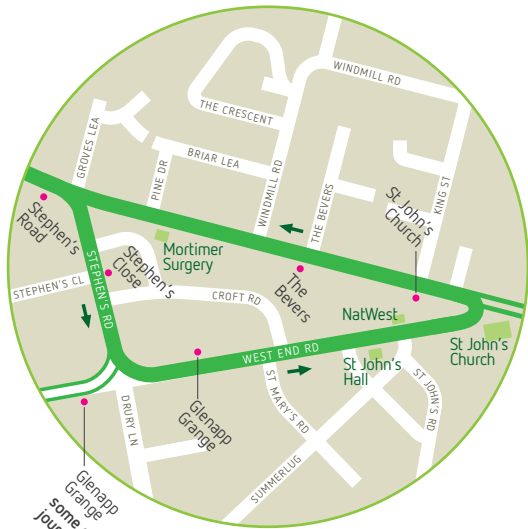

Central Reading bus stops

towards Central Reading ●

towards Mortimer ●

Glenapp Grange
some evening
journeys only

Mortimer
where to get on and off

- bus stops

simplyNetwork
zone

simplyReading
zone

Central
Reading

Tadley

2 2a (certain journeys only)

2 2a (certain journeys only)

2a

Mortimer

2 2a

Burghfield
Common

Burghfield

2 (certain journeys only)
2a

Bath Road

Tilehurst Road

Central
Reading