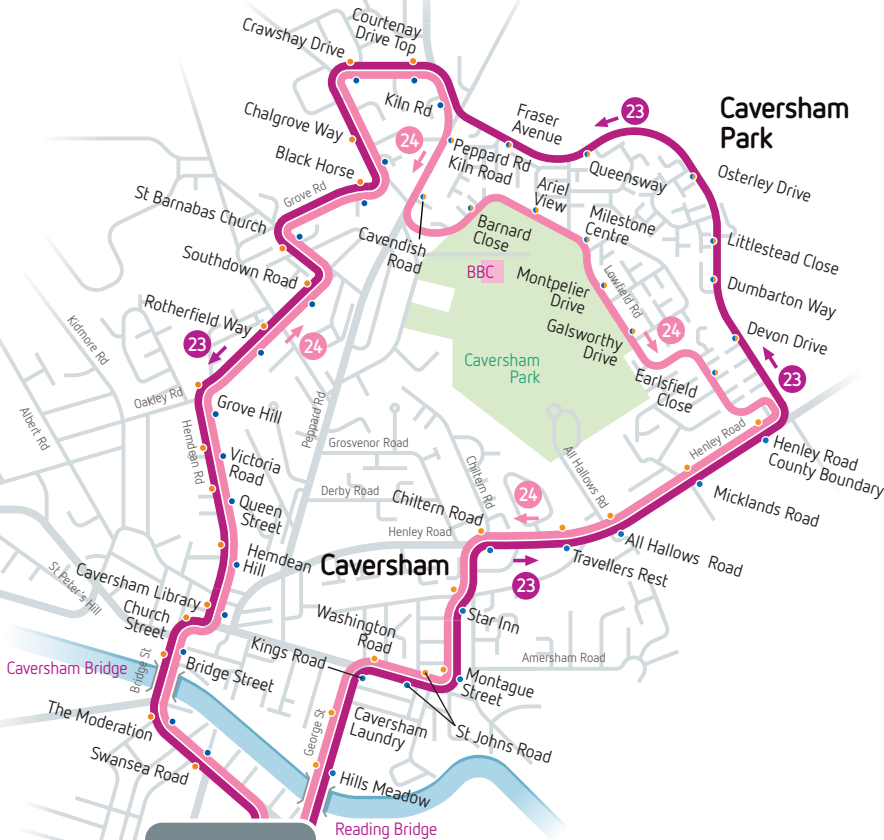

Central Reading bus stops

- getting off towards Central Reading
- getting on towards Caversham Park & Emmer Green

handy connections

Reading College change to purple 17 at Friar Street (FN)

University change to claret 21 at Blagrave Street (EK)

RBH change to leopard 3/3b/10, route 9, little oranges 19a/19b/19c at Station Road (SA)

Emmer Green

Caversham Park

Central Reading

bus stops

- towards Emmer Green or Caversham Park
- towards Reading

10 trips