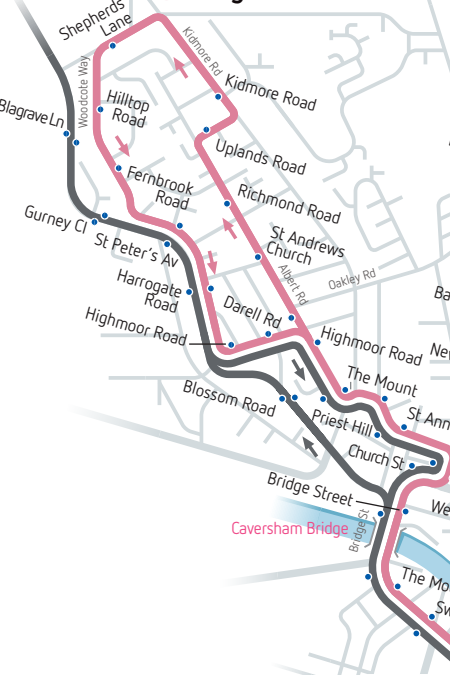

Central Reading bus stops

- getting off towards Central Reading
- getting on towards Caversham Heights & Peppard Common

handy connections

Reading College change to purple 17, Lion 4/X4 at Friar Street **FN**

University change to claret 21/21a at Blagrove Street **EK**

RBH change to leopard 3/3b/10, route 9, little oranges or 19a/19b/19c at Station Road **SA**

X39 X40

Caversham Heights

22

Emmer Green

25

continues to Sonning Common & Peppard Common

Caversham

Central Reading

Peppard Common

Sonning Common

simplyNetwork zone

simplyReading zone

Emmer Green

25

continues to Caversham & Central Reading

bus stops

- towards Peppard Common
- towards Reading

----- zone boundary