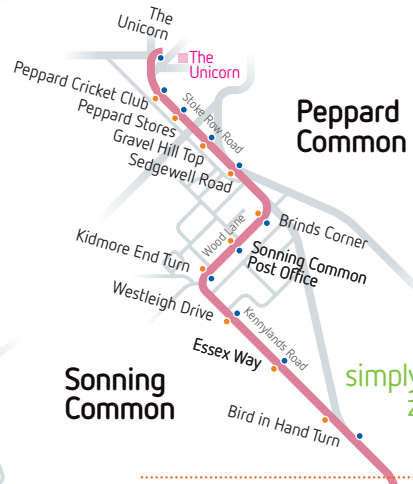

Central Reading bus stops

- getting off towards Central Reading
- getting on towards Caversham Heights & Peppard Common

handy connections

Reading College change to purple 17, Lion 4/X4 at Friar Street **FN**

University change to claret 21/21a at Blagrove Street **EK**

RBH change to leopard 3/3b/10, route 9, little oranges or 19a/19b/19c at Station Road **SA**

X39 X40

Caversham Heights

22

Emmer Green

25

continues to Sonning Common & Peppard Common

Caversham

Central Reading

Peppard Common

Sonning Common

simplyNetwork zone

simplyReading zone

Emmer Green

25

continues to Caversham & Central Reading

bus stops

- towards Peppard Common
- towards Reading

----- zone boundary