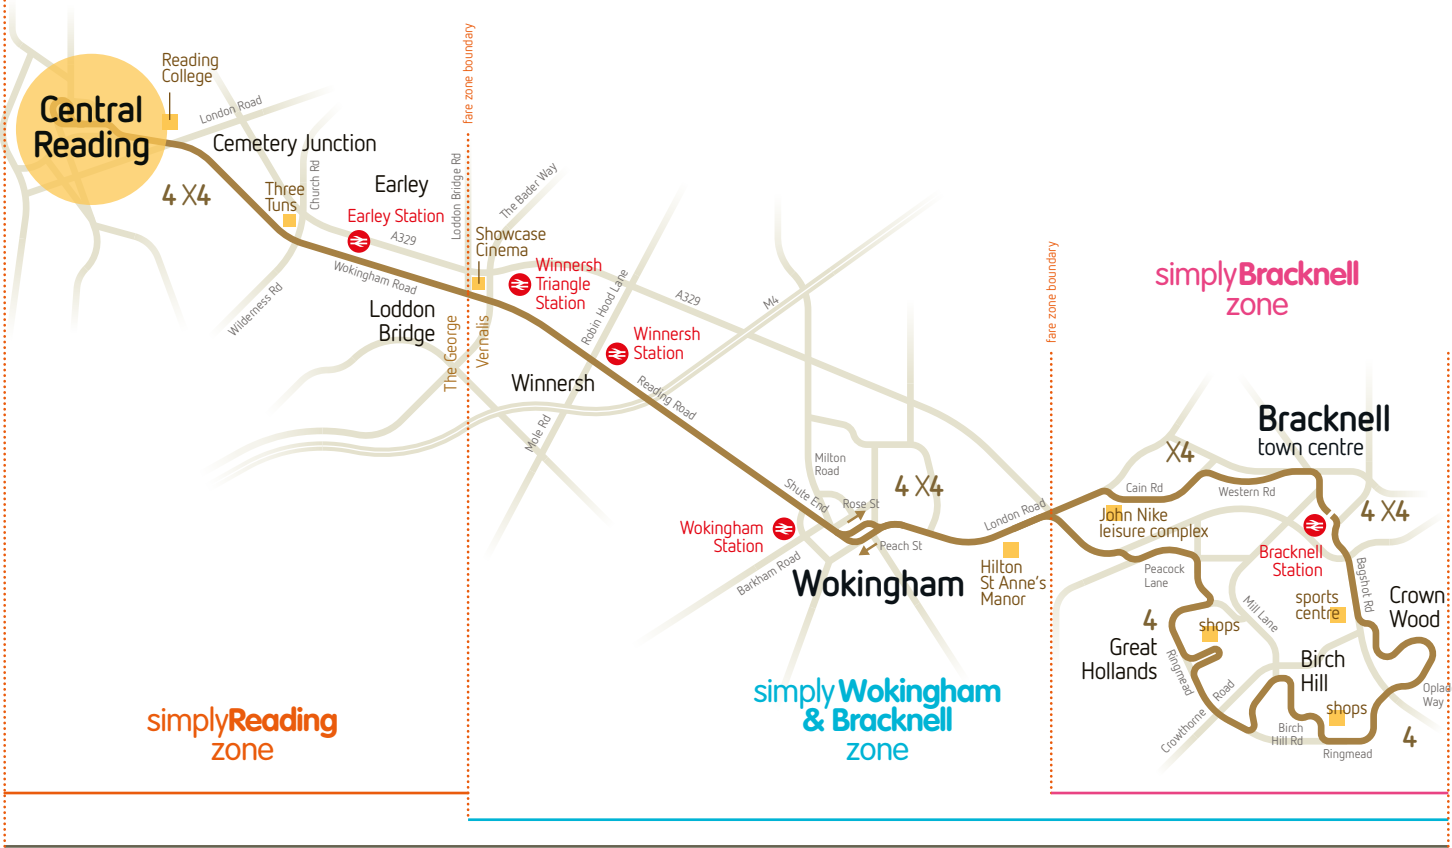

Central Reading bus stops

- getting on & off
- getting off

simplyNetwork
zone
covers whole route

Bracknell town centre
where to get on and off

- towards Reading ●
- towards Bracknell bus station ●

Wokingham town centre
where to get on and off

- towards Reading ●
- towards Bracknell ●