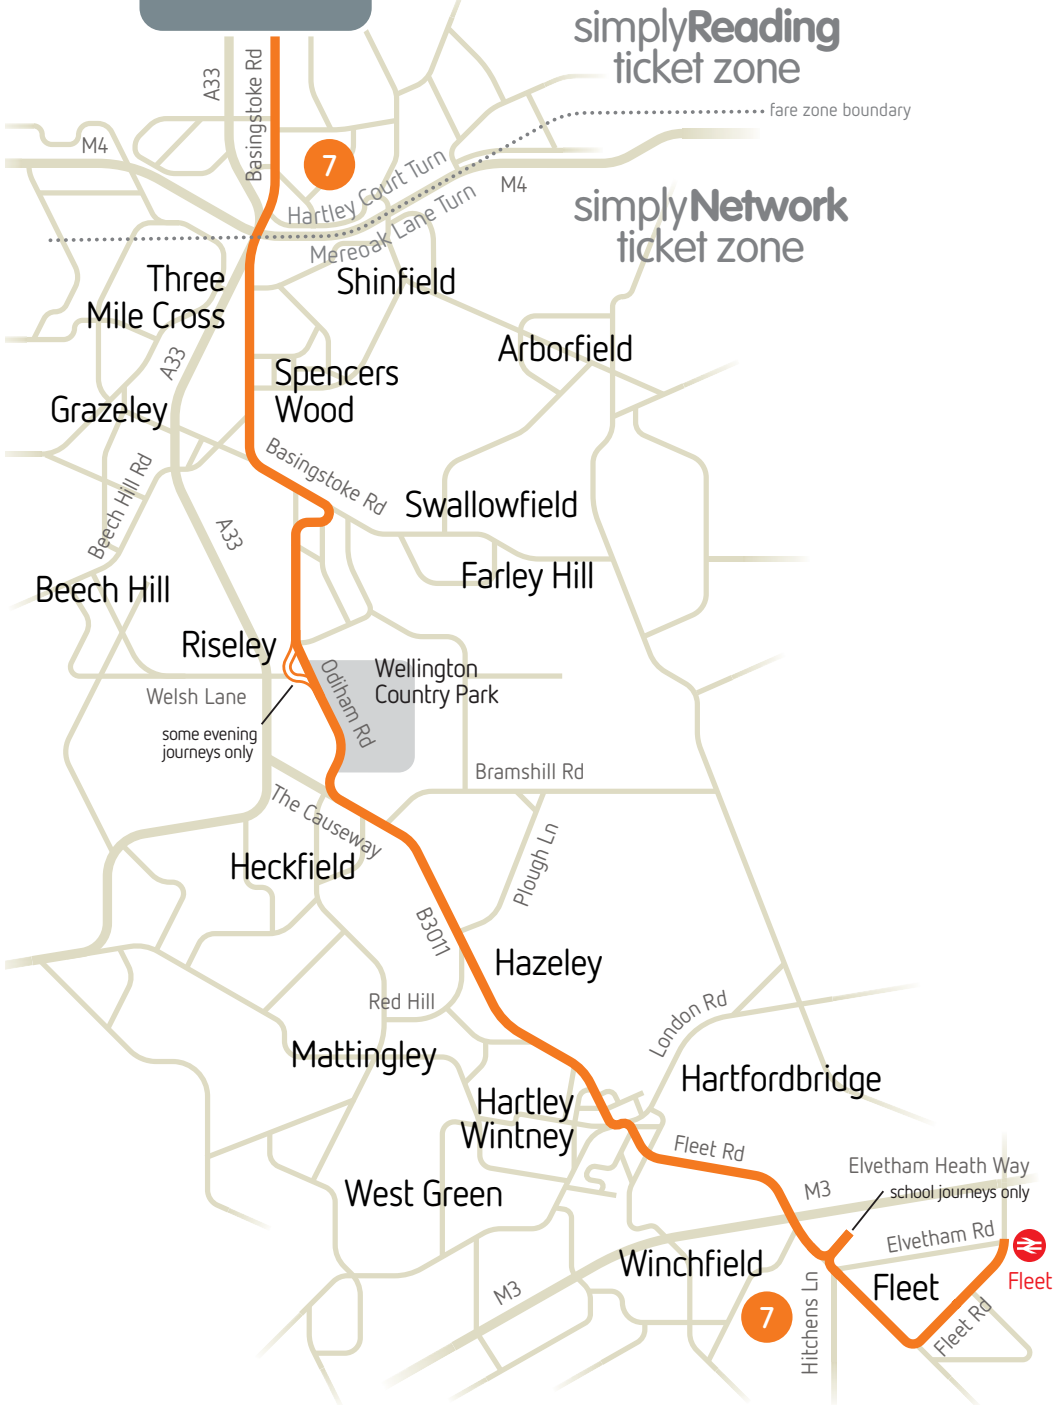

# Central Reading

## Central Reading bus stops

- towards Central Reading
- towards Spencers Wood, Riseley & Fleet

## handy connections

- Reading College change to purple 17 at Friar Street (FN)
- University change to claret 21 at Blagrove Street (EK)
- RBH change to leopard 3/3b/10, route 9, little oranges 19a/19b/19c at Station Road (SA)