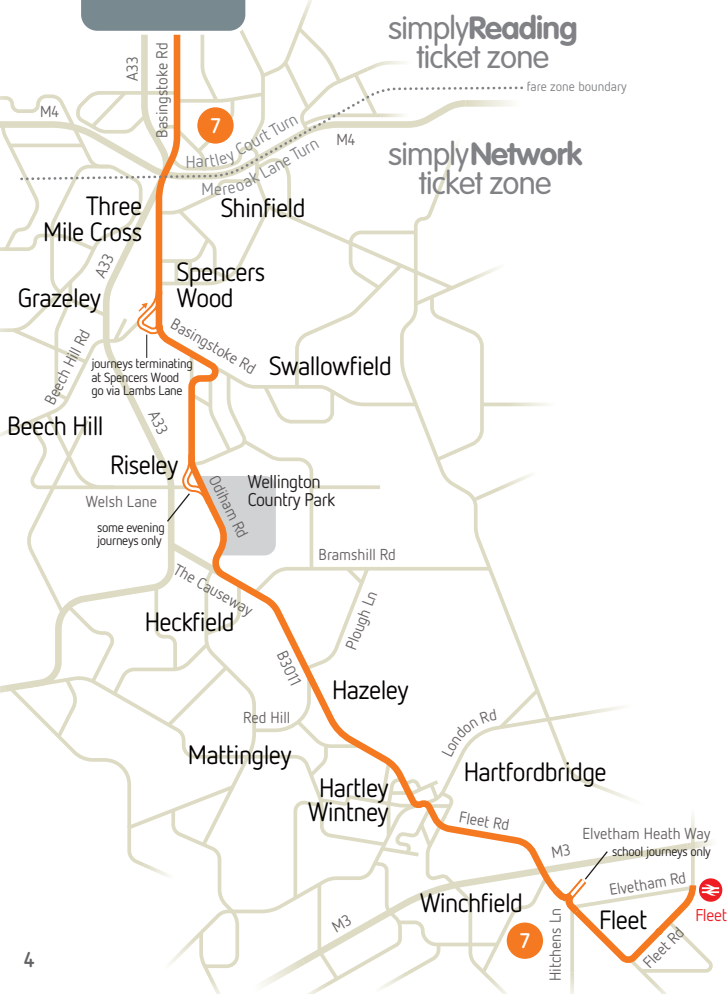

# Central Reading

## Central Reading bus stops

- towards Central Reading
- towards Spencers Wood, Riseley & Fleet

## handy connections

- Reading College change to purple 17, lion 4/X4, at Friar Street **FN**
- University change to claret 21/21a at Blagrave Street **EK**
- RBH change to leopard 3/3b/10, route 9, little oranges 19a/19b/19c at Station Road **SA**