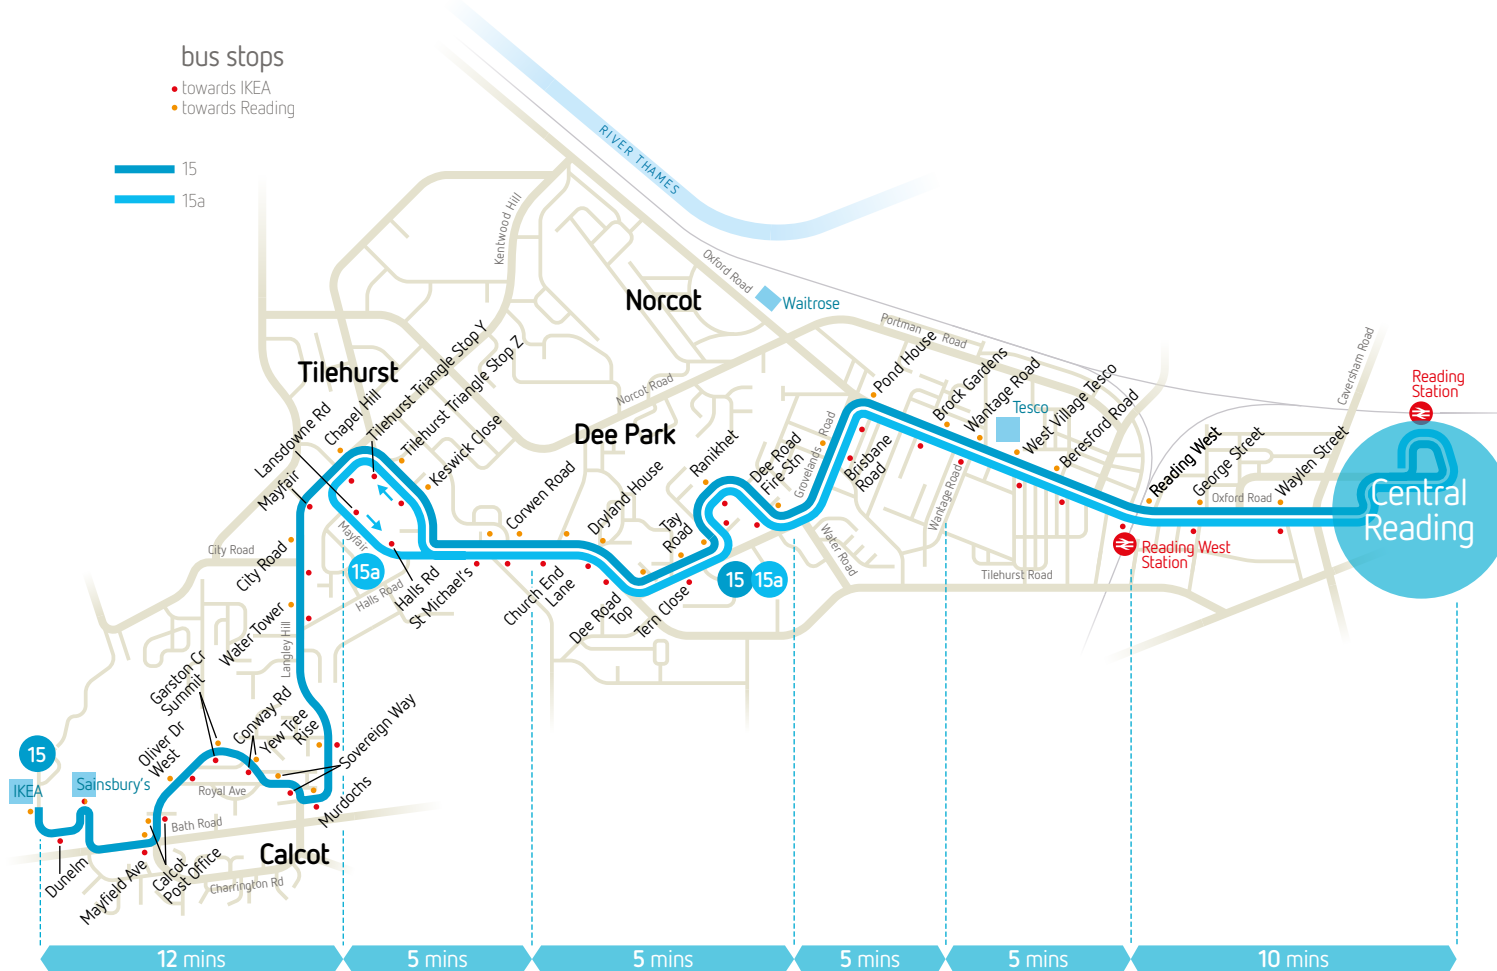

Central Reading bus stops

- getting on & off
- getting off only

handy connections

University of Reading change to claret 21 at Blagrove Street EK

Reading College change to purple 17 at Friar Street FN

RBH change to leopard 3/8/9, little oranges 19a/19b/19c at Station Rd SA

get the app Readingbuses

bus stops

- towards IKEA
- towards Reading

15
15a

Central Reading