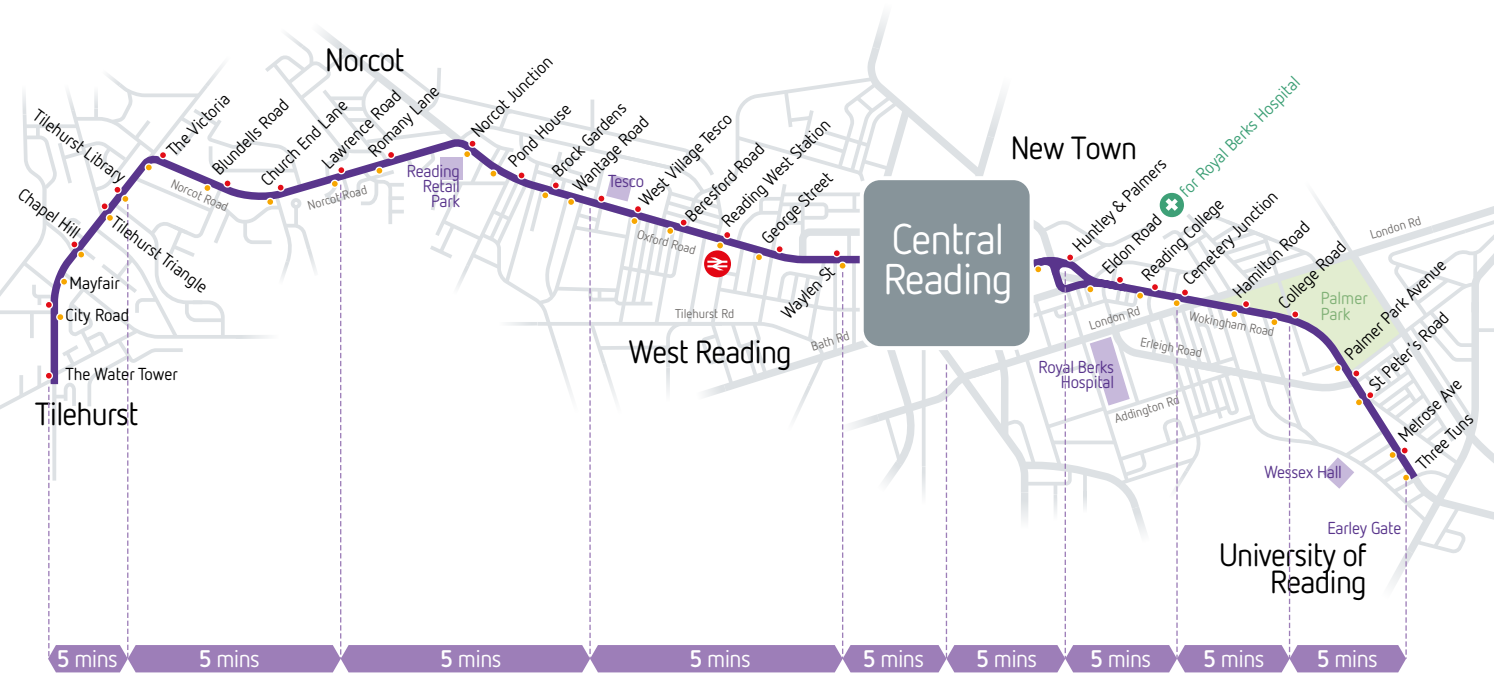

Central Reading bus stops

- towards Tilehurst
- towards Wokingham Road

handy connections

RBH change to leopard 3/8/9, little oranges 19a/19b/19c at Station Rd SA

University change to claret 21 at Blagrove Street EK

bus stops

- towards Tilehurst
- towards Wokingham Road

frequency guide in minutes

	early morning	daytime	evening	overnight
Mon-Fri	10-20	8-9	15	30-60
Sat	20	10	15	30-60
Sun	40	10	20	60

travel times