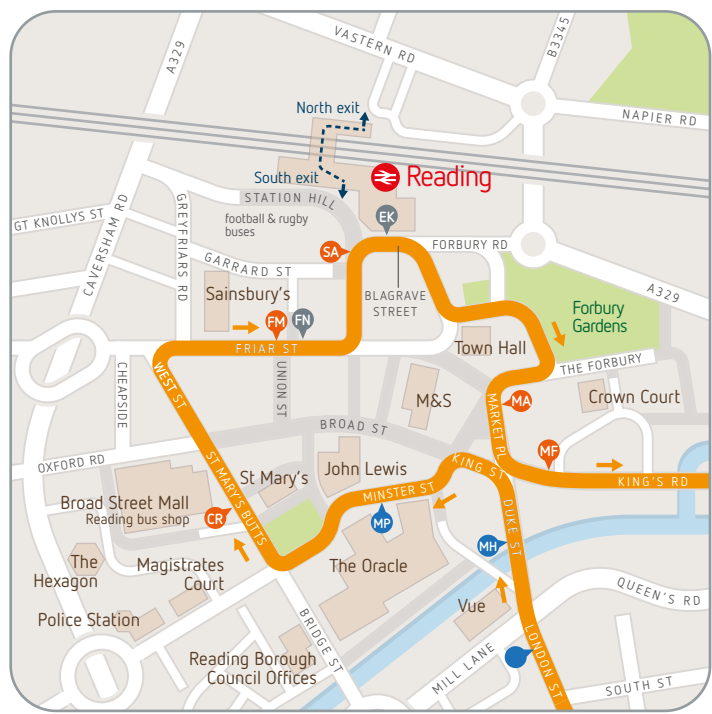

see where your bus is
 get live times
 buy your ticket

track
 my
 bus

get the app

Central Reading

bus stops

- getting on & off
- getting off

handy connections

Reading College change to purple 17 at Friar Street (FN)

University campus change to claret 21 at Blagrave Street (EK)

Central Reading

bus stops

- towards Central Reading
- towards Woodley / Lower Earley / Asda