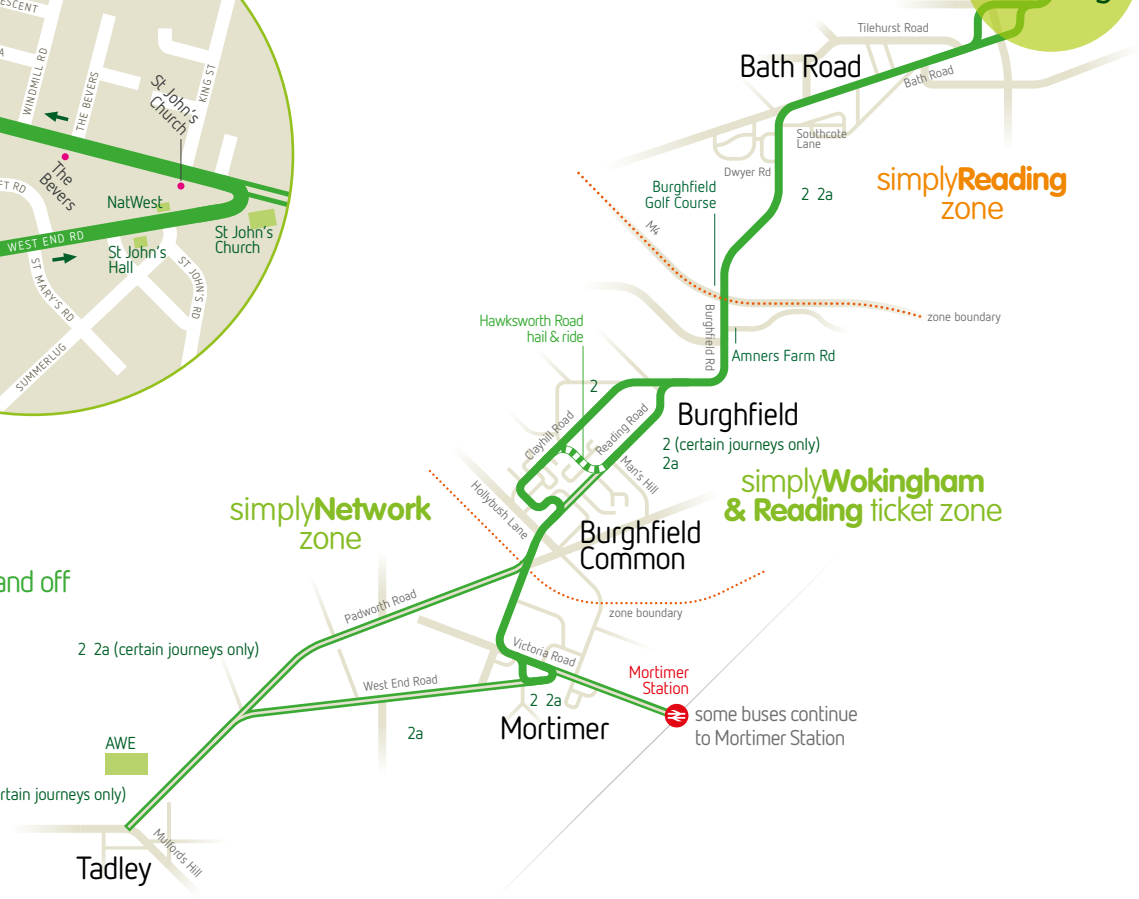

Central Reading bus stops

towards Central Reading ●

towards Mortimer ●

handy connections

Reading College change to purple 17 at Friar Street (FN)

RBH change to leopard 3/8/9 or little oranges 19a/19b/19c at Station Rd (SA)

University change to claret 21 at Blagrove Street (EK)

Glenapp Grange
some evening
journers only

Mortimer
where to get on and off

- bus stops

Central Reading

simplyReading
zone

simplyNetwork
zone

simplyWokingham
& Reading
ticket zone

Tadley

Mortimer

Mortimer Station

some buses continue
to Mortimer Station