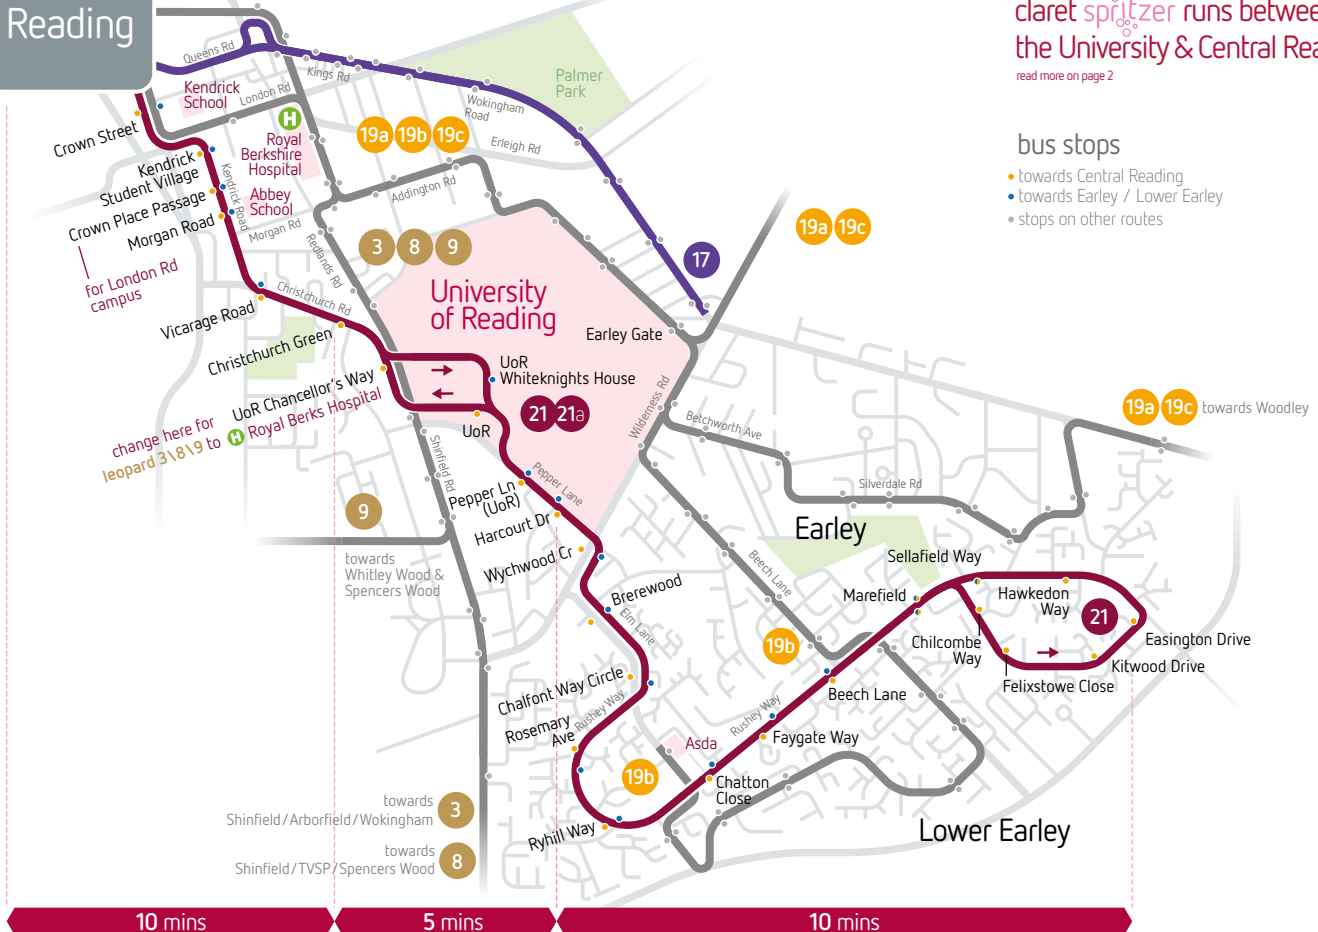

Central Reading

claret spritzer runs between the University & Central Reading
read more on page 2

bus stops

- towards Central Reading
- towards Earley / Lower Earley
- stops on other routes

10 mins

5 mins

10 mins

travel times