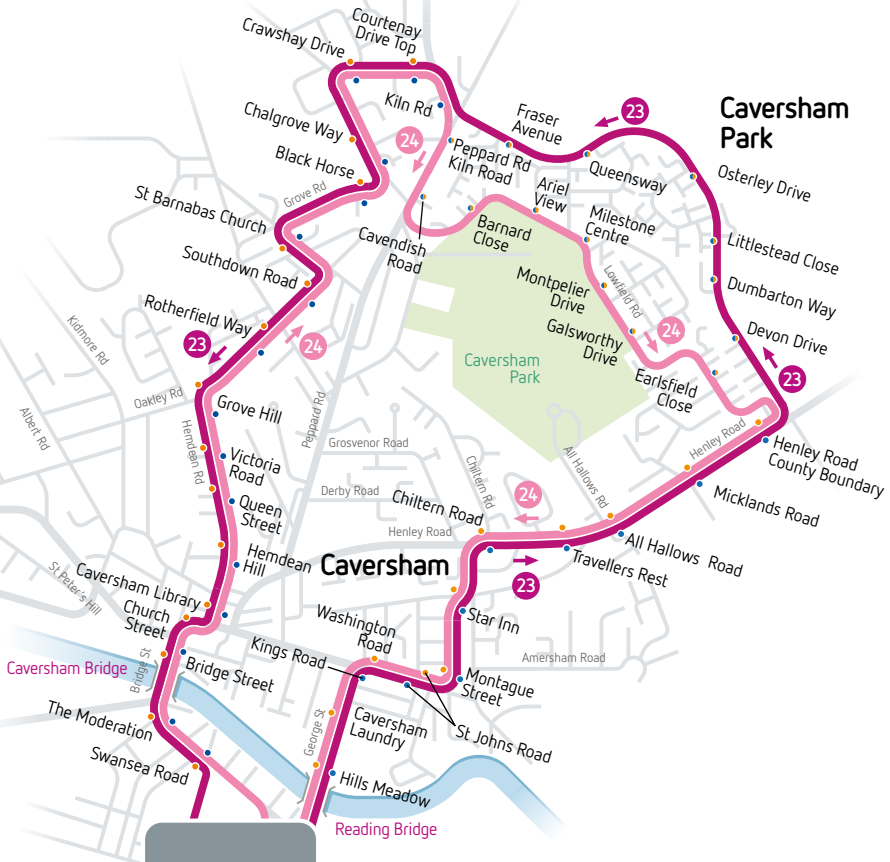

Central Reading bus stops

- towards Central Reading
- towards Caversham Park & Emmer Green

handy connections

Reading College change to purple 17 at Friar Street **FN**

University change to claret 21 at Blagrove Street **EK**

RBH change to leopard 3/8/9, little oranges 19a/19b/19c at Station Road **SA**

Emmer Green

Caversham Park

Central Reading

bus stops

- towards Emmer Green or Caversham Park
- towards Reading

10 trips

load 10 single trips on a simplyBus smartcard online

Reading buses