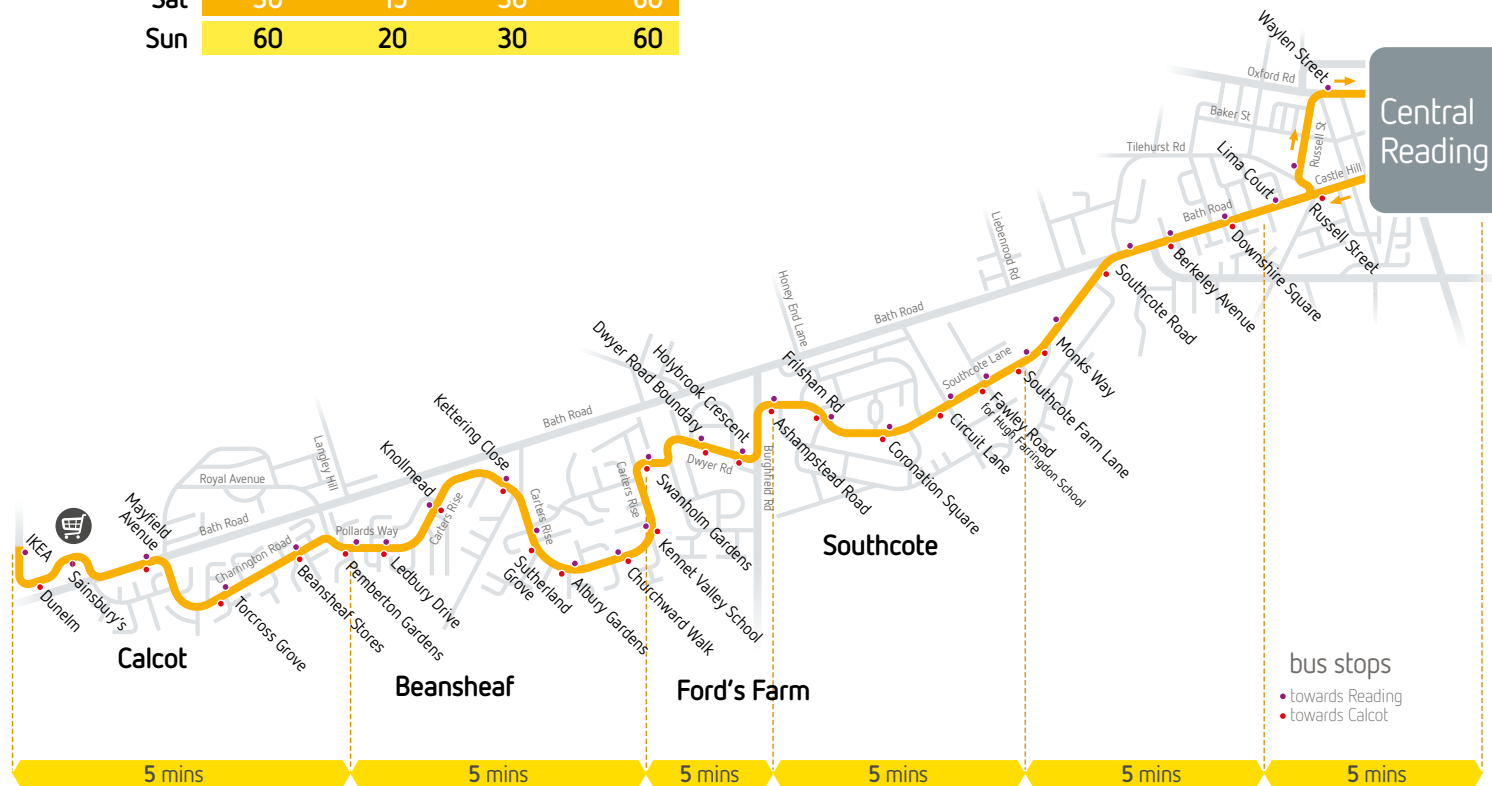

16 Purley due
 16 Kentwood 4 mins
 16 ...

track
 my
 bus

get the app Readingbuses

Central Reading bus stops

- towards Calcot
- towards Central Reading

handy connections

- Reading College change to purple 17 at Friar Street FN
- RBH change to leopard 3/8/9, little oranges 19a/19b/19c at Station Road SA
- University campus change to claret 21 at Blaggrave Street EK

frequency guide in minutes

	early morning	daytime	evening	overnight
Mon-Fri	12-15	15	30	60
Sat	30	15	30	60
Sun	60	20	30	60

travel times