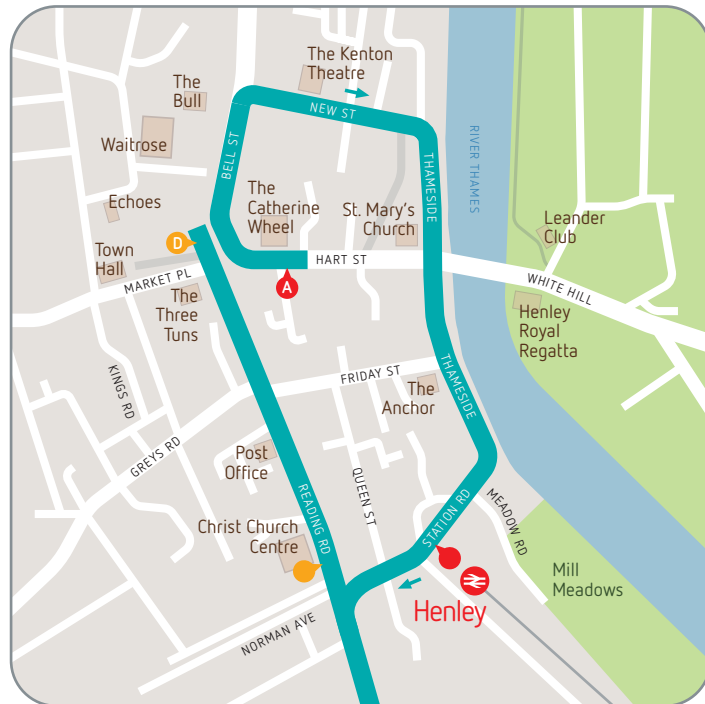

Central Reading bus stops

- getting on towards Sliplake & Henley
- getting off

handy connections

Royal Berkshire Hospital
change to leopard 3, buzz 9 or little oranges 19a/19b/19c at Station Road **SA**

University of Reading
change to white knight 20 fast to University or claret 21 at Blagrave St **EK**

bus stops

- towards Henley
- towards Central Reading

to
Binfield Heath
& Reading

to
Reading

Henley bus stops

- getting off
- getting on towards Shiplake & Central Reading

handy connections from Bell Street **D**

Marlow & High Wycombe

change to Carousel 850

Wallingford, Didcot & Abingdon

change to Thames Travel 33

Hurley & Maidenhead

change to Thames Valley 239