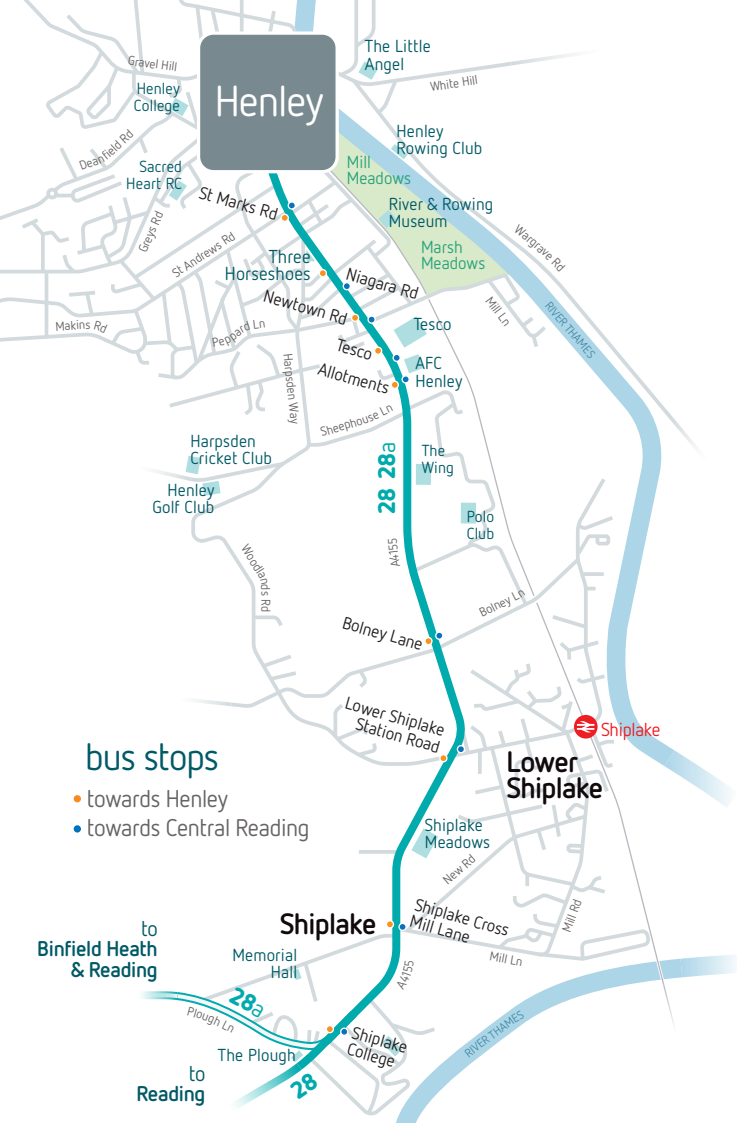

Central Reading bus stops

- getting on towards Sliplake & Henley
- getting off

handy connections

Royal Berkshire Hospital
change to leopard 3, buzz 9 or little oranges 19a/19b/19c at Station Road **SA**

University of Reading
change to white knight 20 fast to University or claret 21 at Blagrave St **EK**

bus stops

- towards Henley
- towards Central Reading

to
Binfield Heath
& Reading

to
Reading

Henley bus stops

- getting off
- getting on towards Shiplake & Central Reading

handy connections from Bell Street **D**

Marlow & High Wycombe

change to Carousel 850

Wallingford, Didcot & Abingdon

change to Thames Travel 33

Hurley & Maidenhead

change to Thames Valley 239