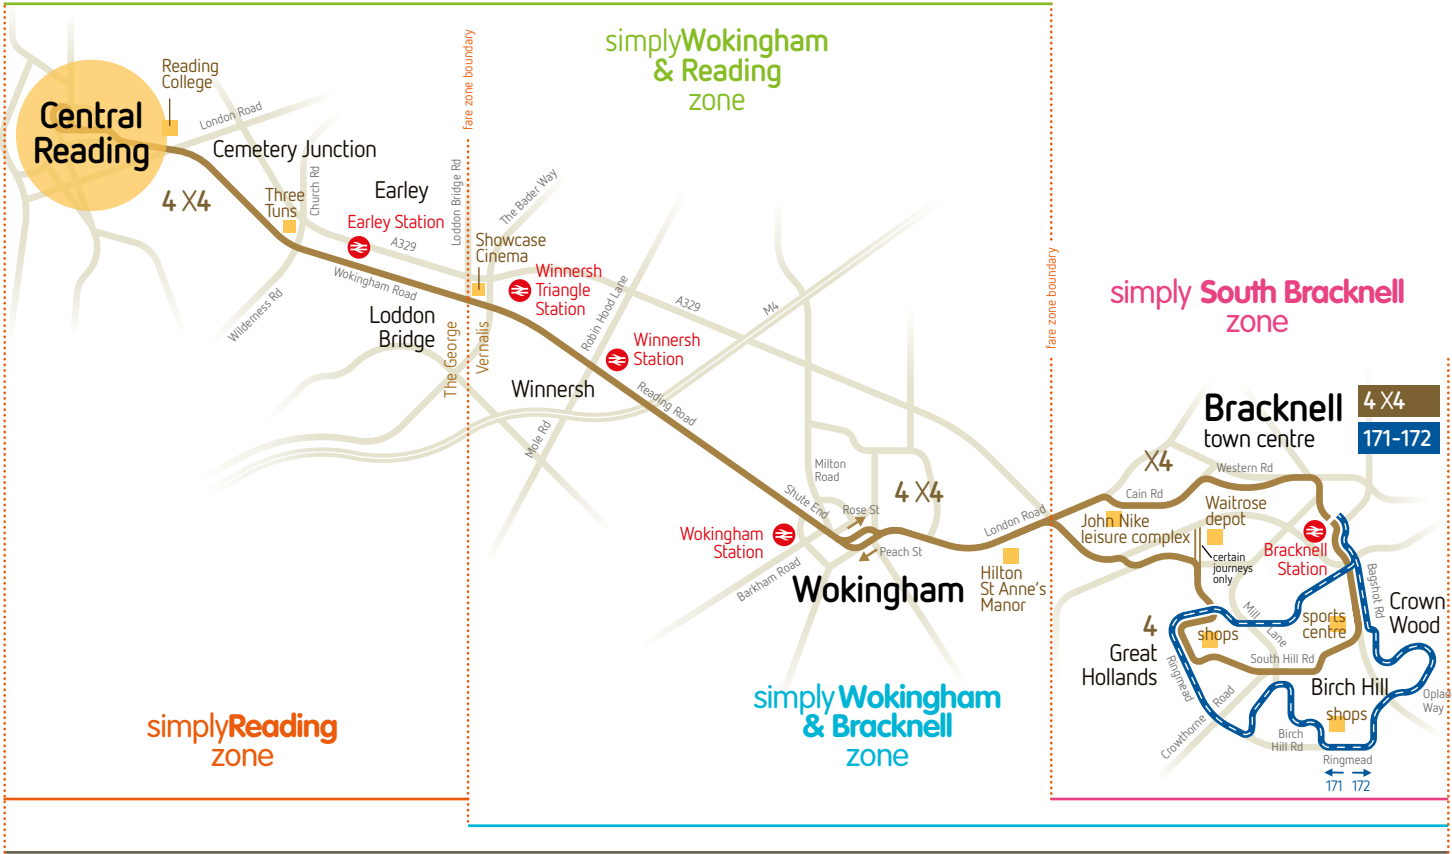

Central Reading bus stops

- getting on & off
- getting off

simplyNetwork
zone
covers whole route

Bracknell town centre
where to get on and off

- towards Reading ●
- towards Bracknell bus station ●

Wokingham town centre
where to get on and off

- towards Reading ●
- towards Bracknell ●