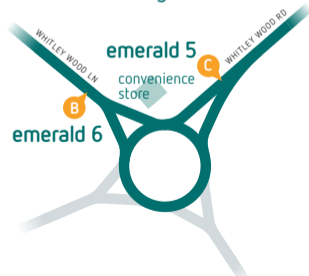

Whitley Wood | Central Reading

via Basingstoke Road & Whitley Street

emerald 6

Mondays to Fridays except public holidays continued

	6a pm	6a pm	6 pm	6 pm	6 pm	6 pm	6 am	6 am	6 am	6 am	6 am
Whitley Wood Farmers Close			10.30	10.50	11.10	11.30					
Whitley Wood Engineers Court stop B			10.33	10.53	11.13	11.33	12.00	1.00	2.00	3.00	4.00
Tesco Depot	10.12	10.20	▼	▼	▼	▼	▼	▼	▼	▼	▼
Basingstoke Road Whitley Park School	10.18	10.26	10.37	10.57	11.17	11.37	12.04	1.04	2.04	3.04	4.04
Whitley Street	10.24	10.32	10.42	11.02	11.22	11.42	12.09	1.08	2.08	3.08	4.08
Central Reading Station Road stop SC	10.33	10.41	10.49	11.09	11.29	11.49	12.15	1.14	2.14	3.14	4.14

night buses from
Engineers Court
you can catch either
emerald 5 or 6 to
Central Reading