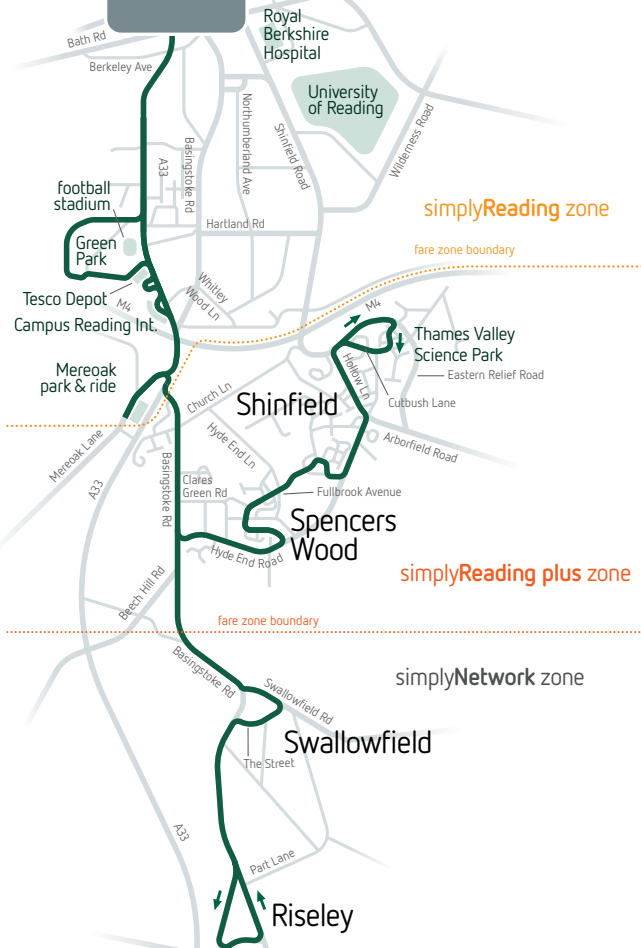

# Central Reading

## buses between Campus Reading International & Central Reading St Mary's Butts stop CS

600

travel time to  
Campus Reading Int. 12-15 mins

then every  
15 mins  
until

12.45 pm

travel time to  
central Reading 13-16 mins

all journeys continue to Station Road stop SD for Reading Station ➡