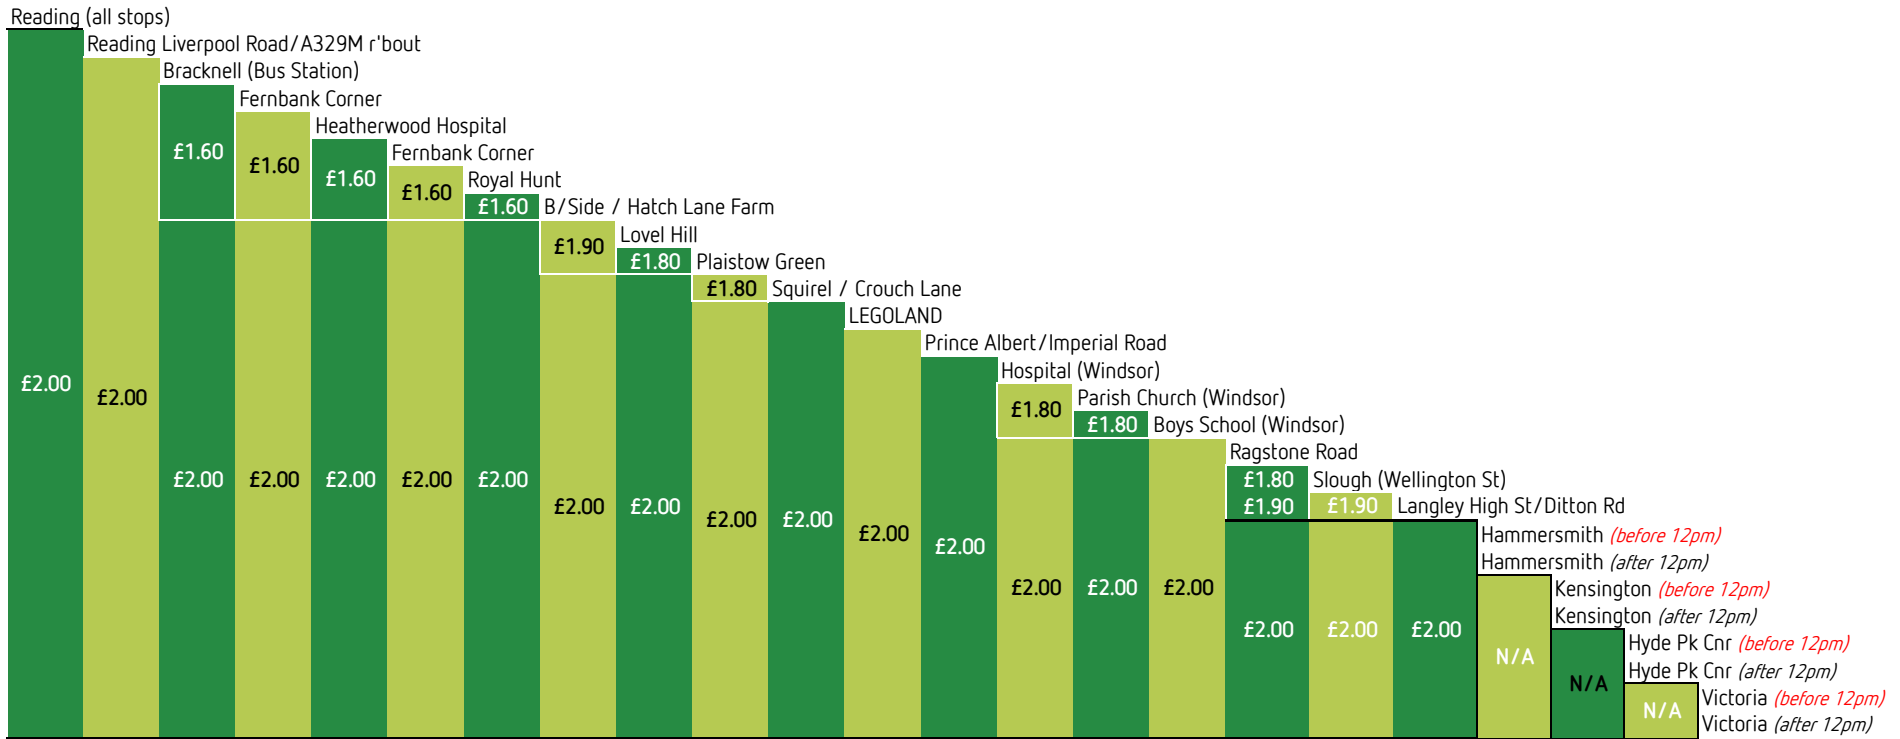

Adult single fares

These fares charts show the single and return fares for travel on the London Line 702. For full fares and terms and conditions (including validity of tickets) visit our website.

Buses from Victoria are pickup only within Central London
 Buses towards Victoria are set down only within Central London

Buses from Victoria are pickup only within Central London
 Buses towards Victoria are set down only within Central London

Boost fares are for customers 18 & under or 19-21 year olds on production of a valid college/university ID or verification via the Windsor Express app.

Buses from Victoria are pickup only within Central London
Buses towards Victoria are set down only within Central London