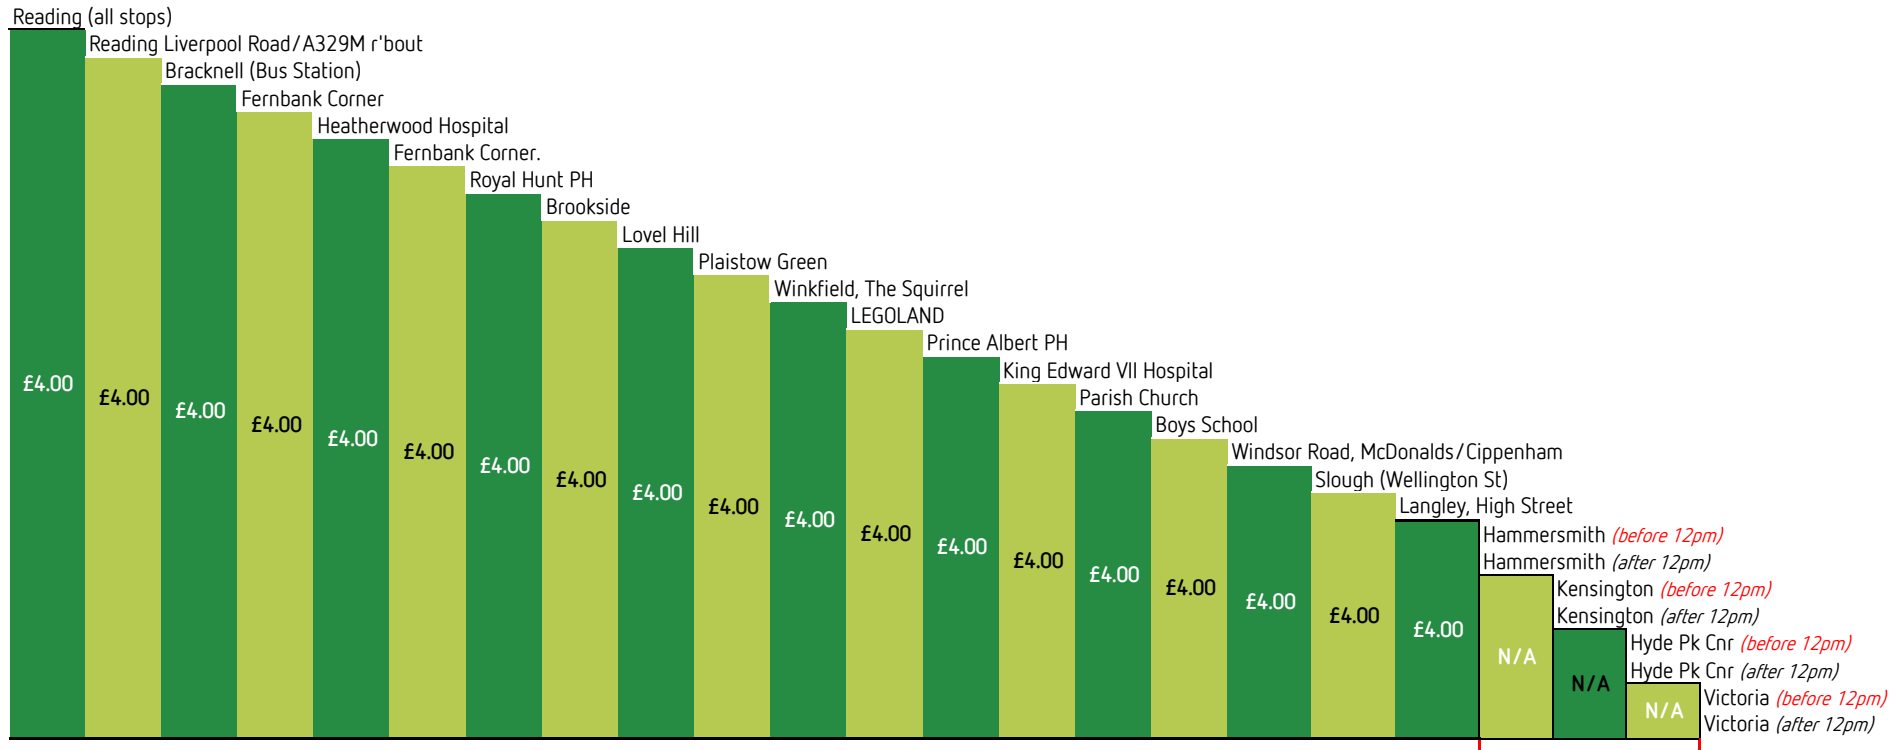

Adult single fares

These fares charts show the single and return fares for travel on the London Line 702. For full fares and terms and conditions (including validity of tickets) visit our website.

Buses from Victoria are pickup only within Central London
 Buses towards Victoria are set down only within Central London

Buses from Victoria are pickup only within Central London
 Buses towards Victoria are set down only within Central London

Boost fares are for customers 18 & under or 19-21 year olds on production of a valid college/university ID or verification via the Windsor Express app.

Buses from Victoria are pickup only within Central London
Buses towards Victoria are set down only within Central London