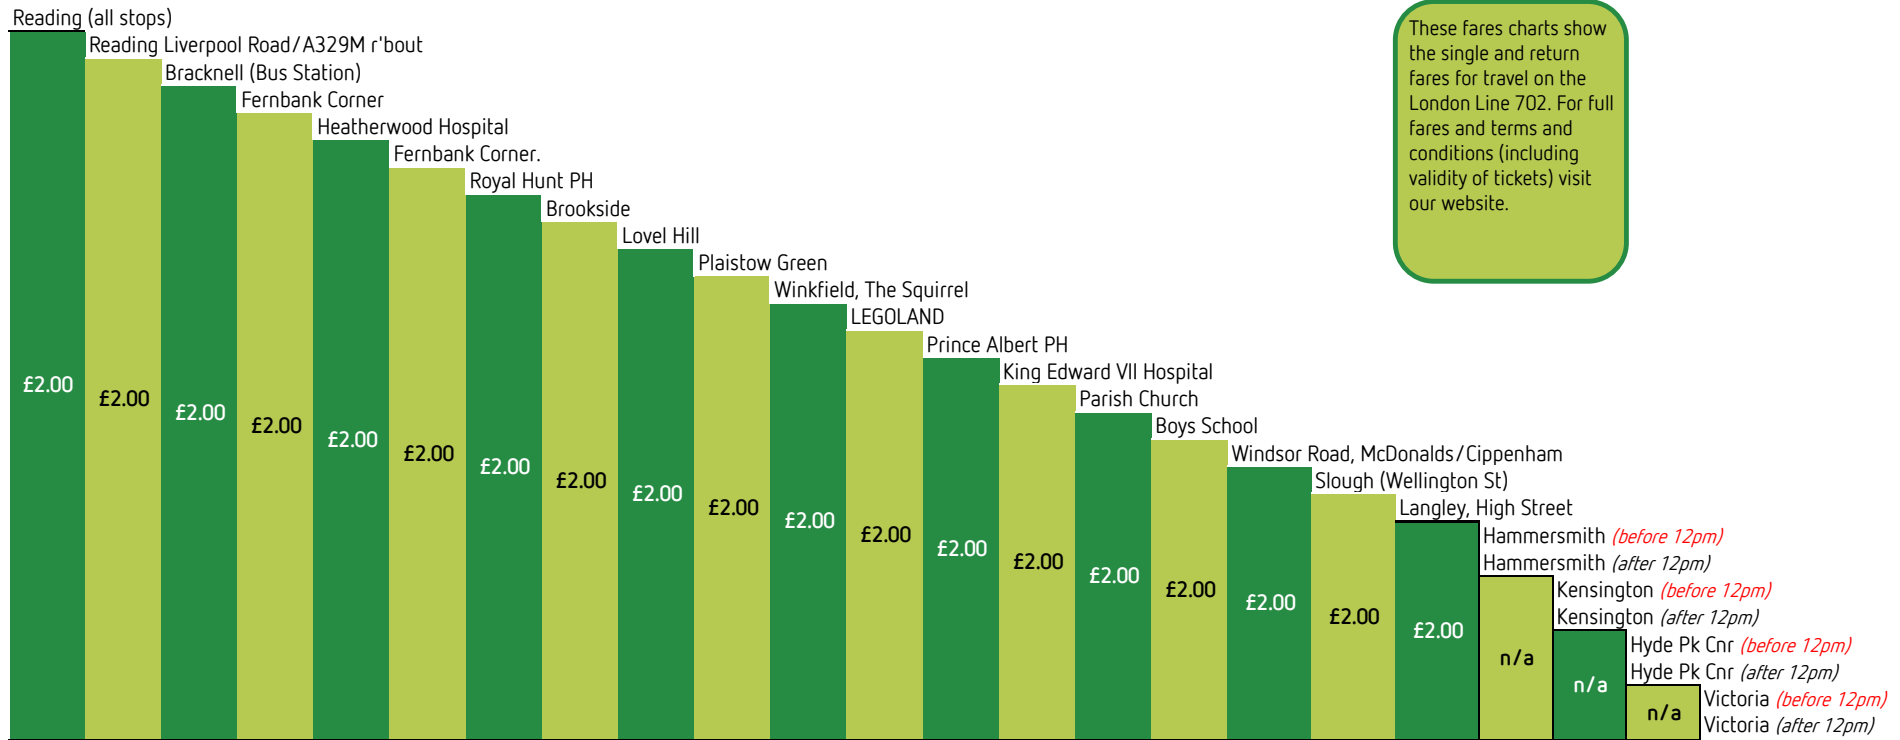

Adult single fares

These fares charts show the single and return fares for travel on the London Line 702. For full fares and terms and conditions (including validity of tickets) visit our website.