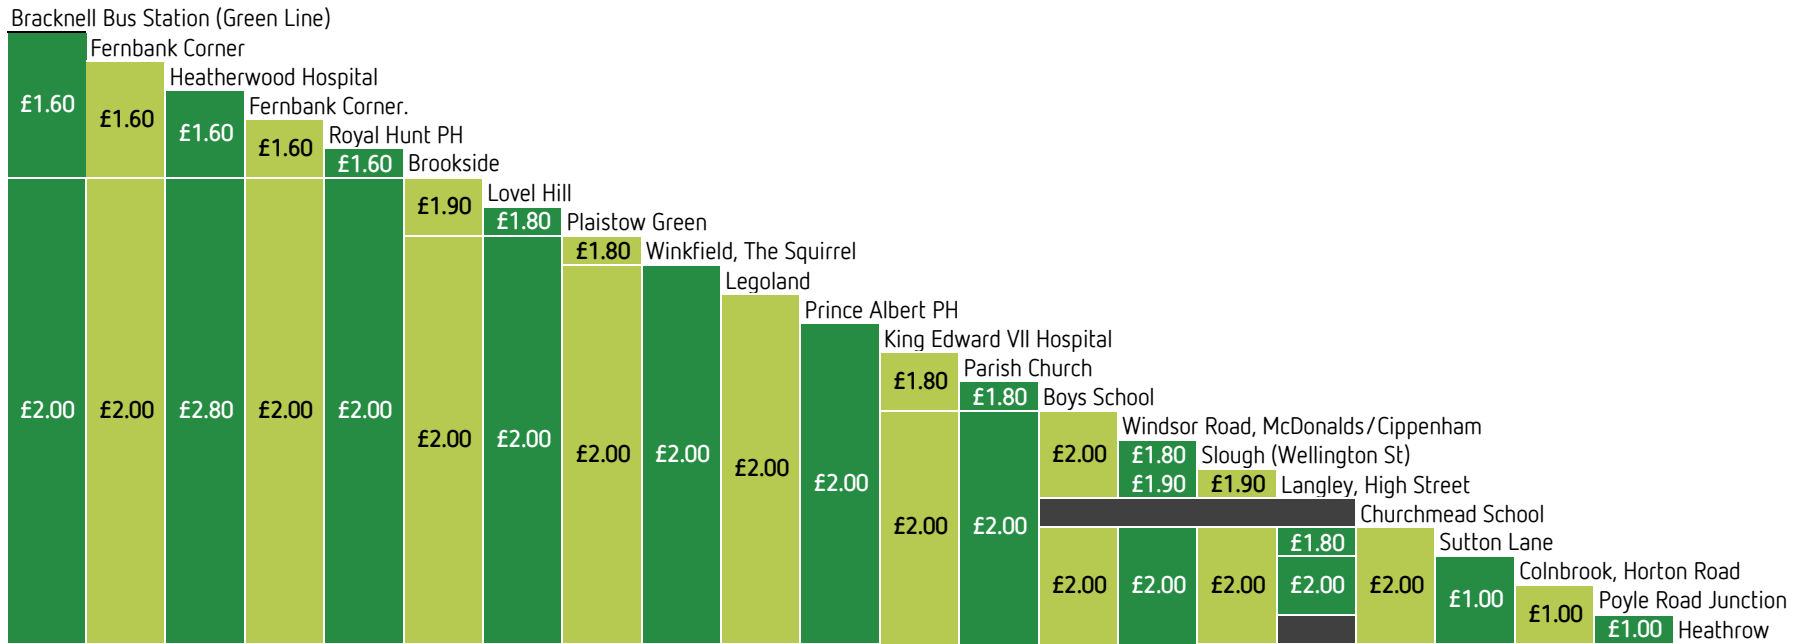

flightline 703 Adult single fares

These fares charts show the single and return fares for travel on Flight Line 703. For full fares and terms and conditions (including validity of tickets) visit our website.

flightline 703 Adult same-day return fares

flightline 703 Boost single fares

Boost fares are for customers 18 & under or 19-21 year olds on production of a valid college/university ID or verification via the Windsor Express app.

flightline 703 Boost same-day return fares

Bracknell Bus Station (Green Line)

£2.60	£2.60	£2.60	£2.60	£2.60	£2.60	£3.40	£2.90	£2.00	£3.40	£2.00	£3.40	£3.10	£3.10	£2.90	£2.90	£3.70	£3.70	£3.70	£2.90	£4.00	£3.10	£3.10	£4.00	£4.00	£3.60	£3.60	£3.60	£3.10	£3.80	£2.00	£2.00	£2.00	£4.00	£4.00	£4.00	£4.00	£4.00	£3.80	£2.00	£2.00
Fernbank Corner	Fernbank Corner	Heatherwood Hospital	Fernbank Corner.	Royal Hunt PH	Brookside	Lovel Hill	Plaistow Green	Winkfield, The Squirrel	Legoland	Prince Albert PH	King Edward VII Hospital	Parish Church	Boys School	Windsor Road, McDonalds/Cippenham	Slough (Wellington St)	Langley, High Street	Churchmead School	Sutton Lane	Colnbrook, Horton Road	Poyle Road Junction	Heathrow																			