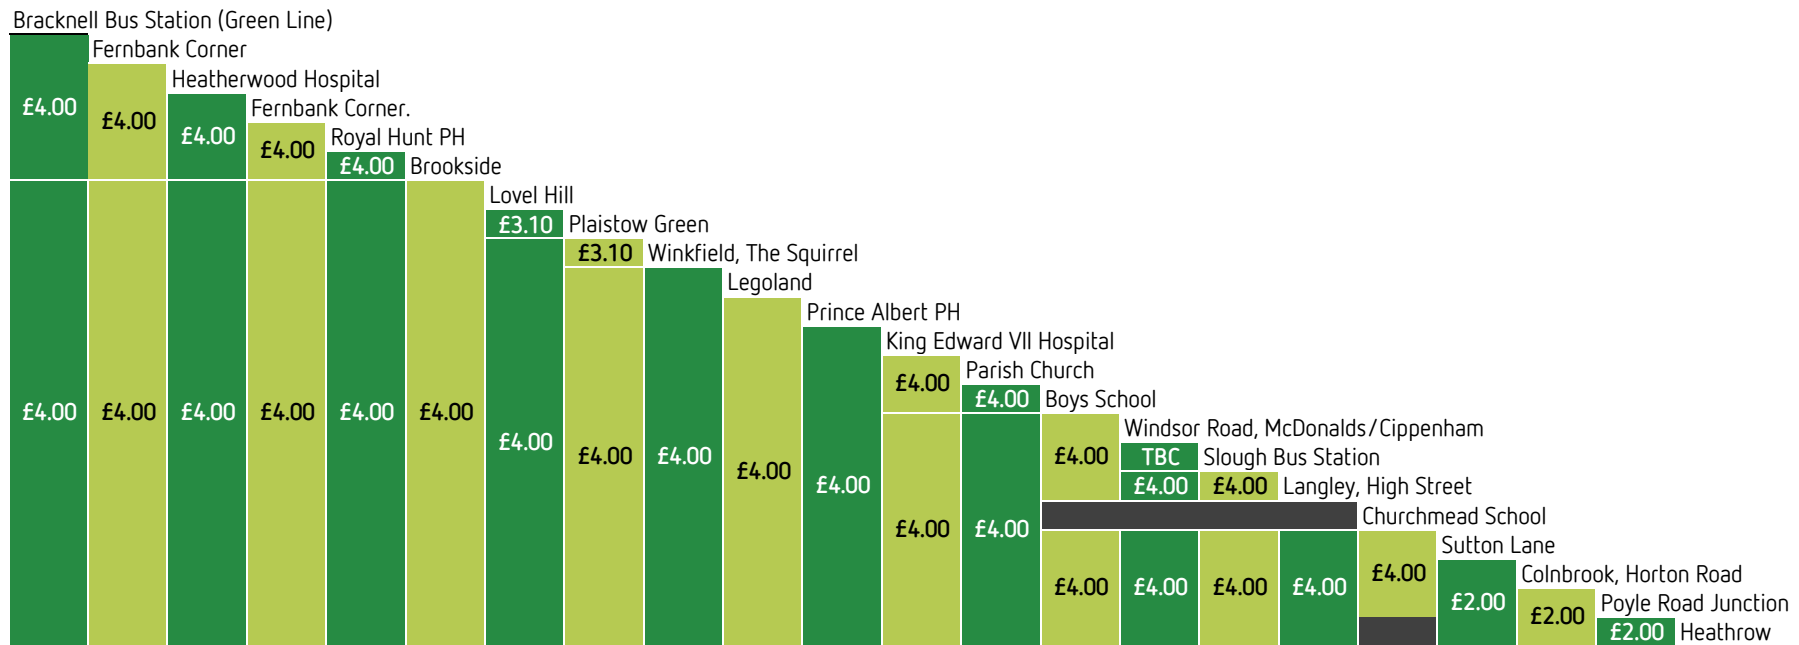

flightline 703 Adult single fares

These fares charts show the single and return fares for travel on Flight Line 703. For full fares and terms and conditions (including validity of tickets) visit our website.

flightline 703 Adult same-day return fares

flightline 703 Boost single fares

Boost fares are for customers 18 & under or 19-21 year olds on production of a valid college/university ID or verification via the Windsor Express app.

flightline 703 Boost same-day return fares

Bracknell Bus Station (Green Line)

£2.60	£2.60	£2.60	£2.60	£2.60	£2.60	£3.40	£2.90	£2.00	£3.40	£2.00	£3.40	£3.10	£3.10	£2.90	£2.90	£3.70	£3.70	£3.70	£2.90	£4.00	£3.10	£3.10	£4.00	£4.00	£3.60	£3.60	£3.60	£3.10	£3.80	£2.00	£2.00	£2.00	£4.00	£4.00	£4.00	£4.00	£4.00	£3.80	£2.00	£2.00
Fernbank Corner	Fernbank Corner	Heatherwood Hospital	Fernbank Corner.	Royal Hunt PH	Brookside	Lovel Hill	Plaistow Green	Winkfield, The Squirrel	Legoland	Prince Albert PH	King Edward VII Hospital	Parish Church	Boys School	Windsor Road, McDonalds/Cippenham	Slough (Wellington St)	Langley, High Street	Churchmead School	Sutton Lane	Colnbrook, Horton Road	Poyle Road Junction	Heathrow																			

Boost fares are for customers 18 & under or 19-21 year olds on production of a valid college/university ID or verification via the Windsor Express app.