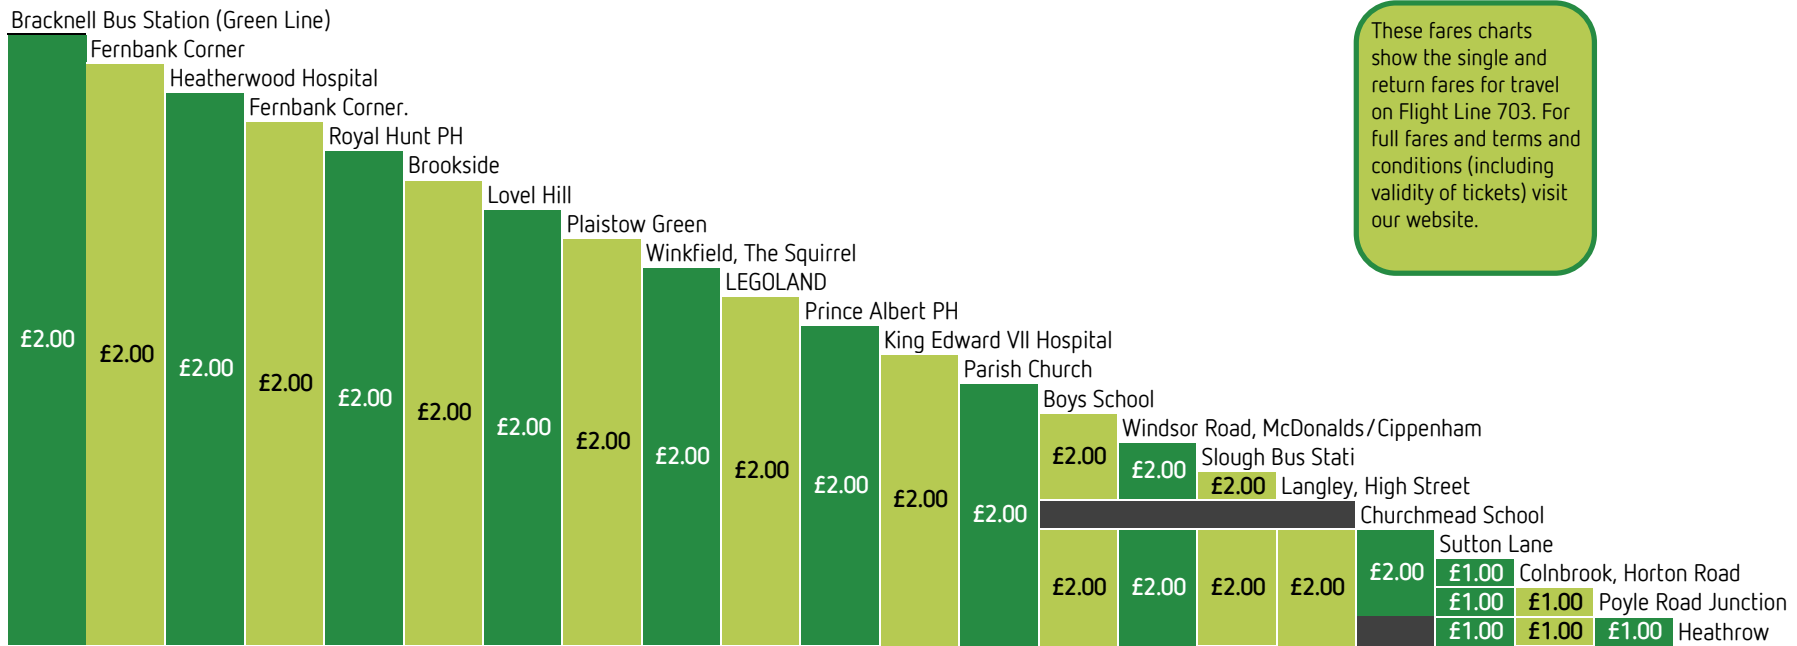

flightline 703 Adult single fares

These fares charts show the single and return fares for travel on Flight Line 703. For full fares and terms and conditions (including validity of tickets) visit our website.

flightline 703 Adult same-day return fares

flightline 703 Boost single fares

Boost fares are for customers 18 & under or 19-21 year olds on production of a valid college/university ID or verification via the Windsor Express app.

flightline 703 Boost same-day return fares

Bracknell Bus Station (Green Line)

£2.60	£2.60	£2.60	£2.60	£2.60	£2.60	£3.40	£2.90	£2.00	£3.40	£2.00	£3.40	£3.10	£3.10	£2.90	£2.90	£3.70	£3.70	£3.70	£2.90	£4.00	£3.10	£3.10	£4.00	£4.00	£3.60	£3.60	£3.60	£3.10	£3.80	£2.00	£2.00	£2.00	£4.00	£4.00	£4.00	£4.00	£4.00	£3.80	£2.00	£2.00
Fernbank Corner	Fernbank Corner	Heatherwood Hospital	Fernbank Corner.	Royal Hunt PH	Brookside	Lovel Hill	Plaistow Green	Winkfield, The Squirrel	Legoland	Prince Albert PH	King Edward VII Hospital	Parish Church	Boys School	Windsor Road, McDonalds/Cippenham	Slough (Wellington St)	Langley, High Street	Churchmead School	Sutton Lane	Colnbrook, Horton Road	Poyle Road Junction	Heathrow																			

Boost fares are for customers 18 & under or 19-21 year olds on production of a valid college/university ID or verification via the Windsor Express app.