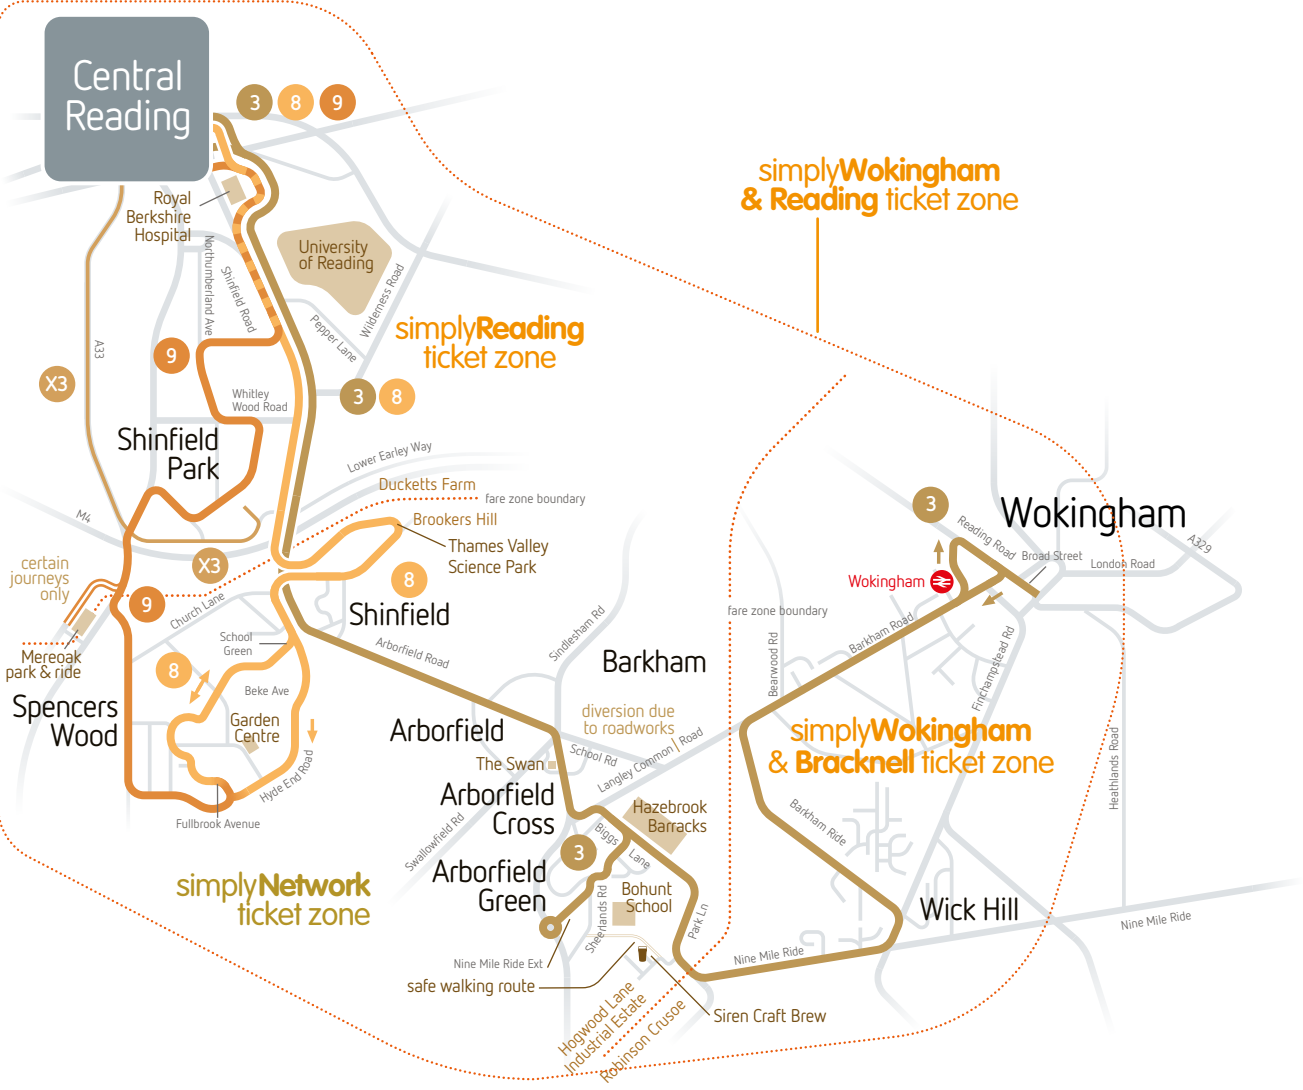

Central Reading

simplyWokingham
& Reading ticket zone

simplyReading
ticket zone

simplyWokingham
& Bracknell ticket zone

simplyNetwork
ticket zone

Wokingham

safe walking route
Hoywood Lane
Industrial Estate
Robinson Cruise

Beke Ave

School
Green

Church Lane

Arborfield Road

Lower Earley Way

Whitley Wood Road

Pepper Lane

Willersness Road

Heathlands Road

Wick Hill

Nine Mile Ride

Siren Craft Brew

Robinson Cruise

Hoywood Lane
Industrial Estate

Shepherds Rd

Bohunt
School