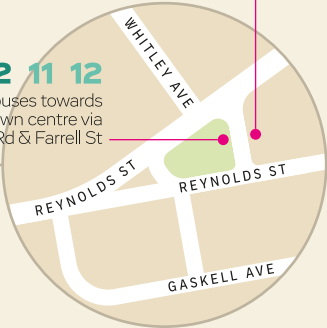

- bus stops
- bus stops shown in the timetable

Warrington town centre

Centre Park

Wilderspool

Fairfield

Howley

Latchford

Westy

Edgewater Park

Warrington Central

bus depot

Riverside Retail Park

Victoria Park

Warrington Sport For All Centre

Sir Thomas Boteler C of E High School

Cardinal Newman RC High School

Morrisons

Warrington Town FC

Bridge Shopping Centre

11 towards town centre via Loushers Lane & Chester Road

1 2 11 12
all buses towards town centre via Knutsford Rd & Farrell St

11 12

12 11

2 11