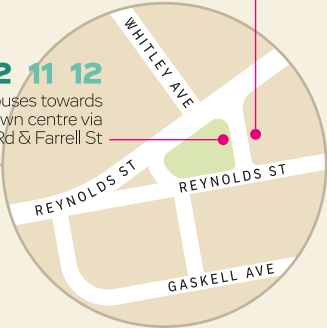

- bus stops
- bus stops shown in the timetable

**11** towards town centre via Loushers Lane & Chester Road

**1 2 11 12**  
all buses towards town centre via Knutsford Rd & Farrell St

**Westy**

**Latchford**

**Wilderspool**

**Warrington town centre**

**Fairfield**

**Howley**

**Centre Park**

**Edgewater Park**

**Warrington Sport For All Centre**

**Sir Thomas Boteler C of E High School**

**Warrington Town FC**

**Bridge Shopping Centre**

**Priestley College**

**Riverside Retail Park**

**Cardinal Newman RC High School**

**Sainsbury's**

**Halliwell Jones Stadium**

**St Peter's Park**

**Slutchers Lane**

**Lakeside Dr**

**Meadow Ave**

**Greenhall's Ave**

**London Rd**

**Greenhall's Ave**

**Landseer Ave**

**Greenhall's Ave**