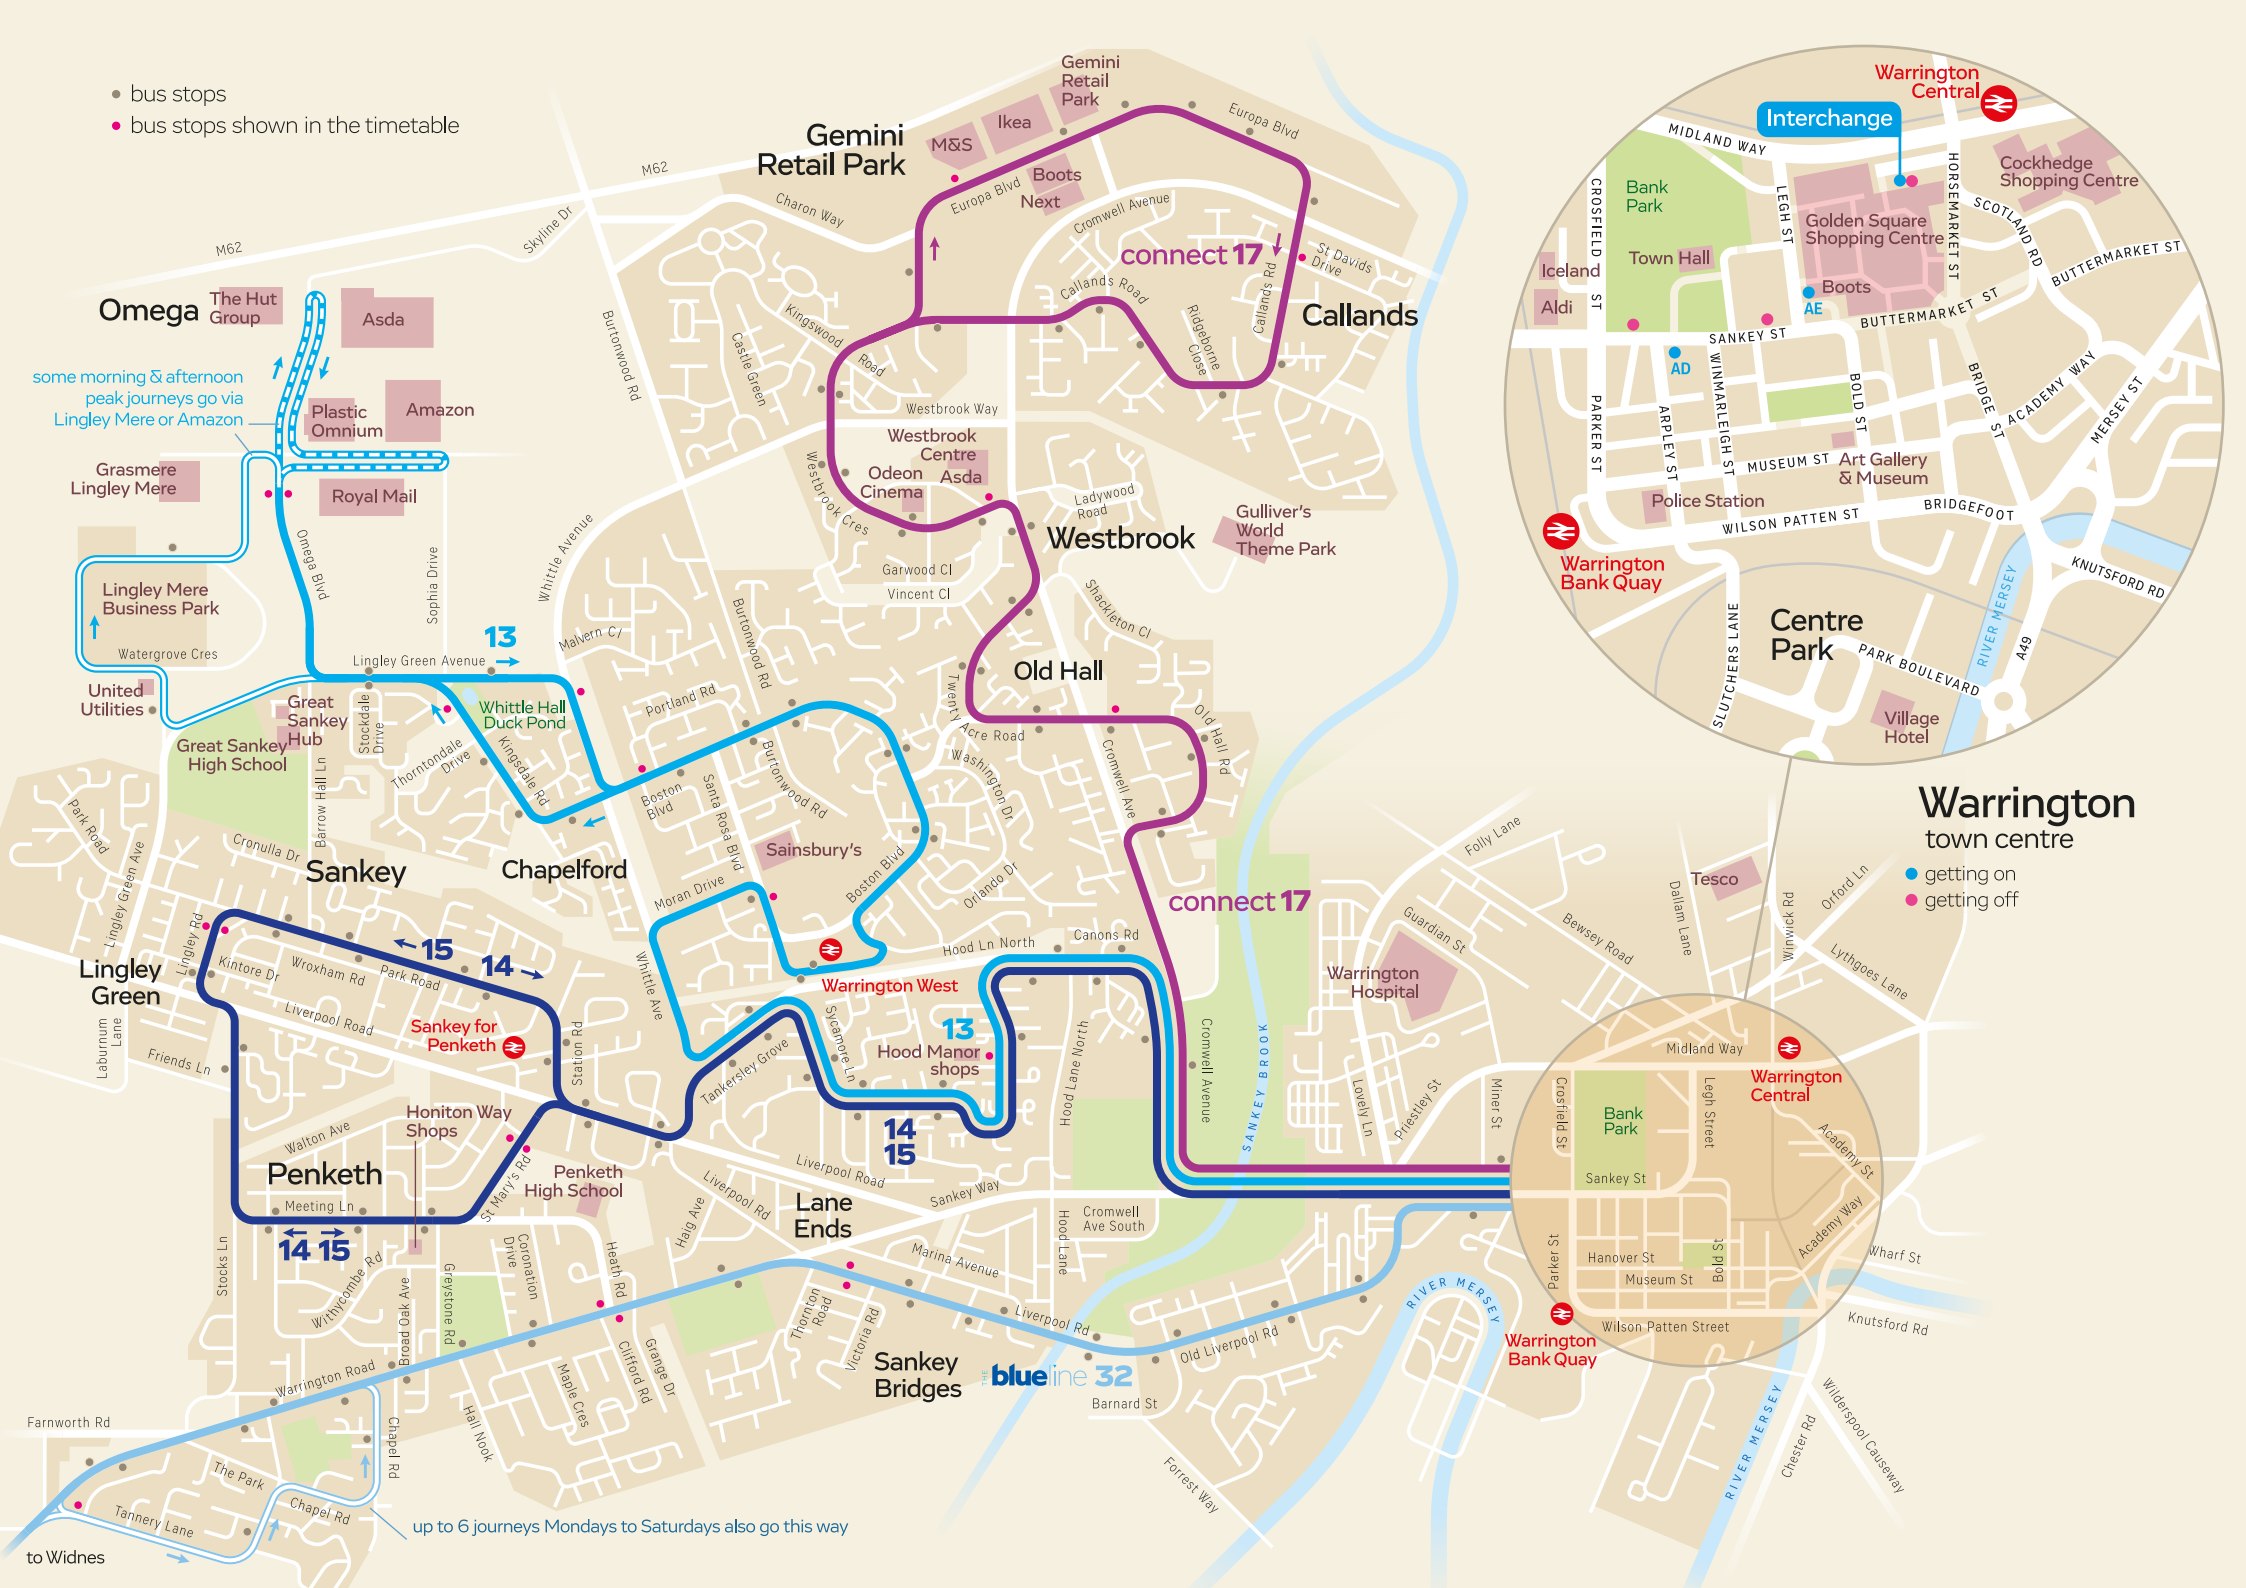

- bus stops
- bus stops shown in the timetable

some morning & afternoon peak journeys go via Lingley Mere or Amazon

to Widnes

up to 6 journeys Mondays to Saturdays also go this way

Warrington town centre

- getting on
- getting off