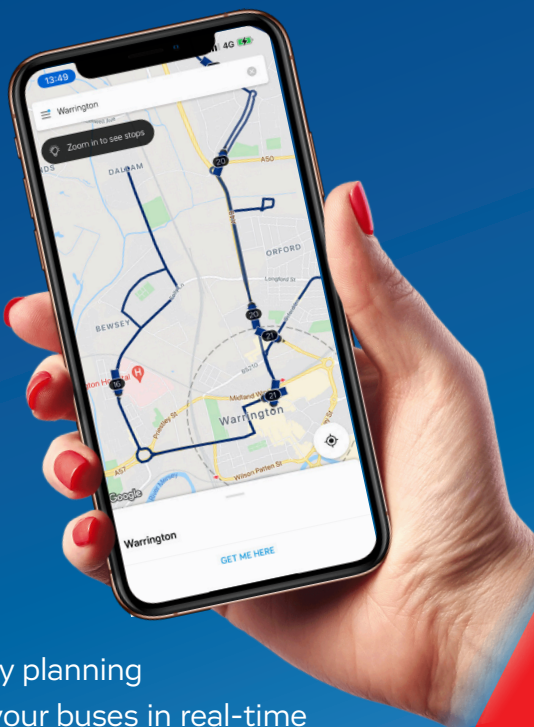

It's time to **Touch & Go**
more often with our
new & improved

Touch & Go app

From journey planning
to tracking your buses in real-time
to buying ticket for you and now
also for family or friends - gift them
straight from your phone!

To upgrade to our app,
simply search...

Great Value

Our tickets offer great value for journeys on all of Warrington's Own Buses including our network of Cheshire Cat services.

One-way fares start from as little as **£1.70**.

For the day

Unlimited hop-on, hop-off travel for a whole day. Buy through our app or buy on bus by contactless or cash.

adult	£5.95	for 1 adult (£4.95 on app)
adult+1	£7.50	for 1 adult and 1 child
adult+2	£8.50	for 1 adult and 2 children
child	£3.00	for children aged up to the age of 15
family	£11.50	for 2 adults with up to 3 children

For longer

Save with our season tickets which you can buy from our app; buy bus by contactless or cash or our travelshop in Warrington Interchange

weekly	£23	by app or smartcard
4-week	£83	
Annual	£760	by smartcard

download our free app for tickets & much more...