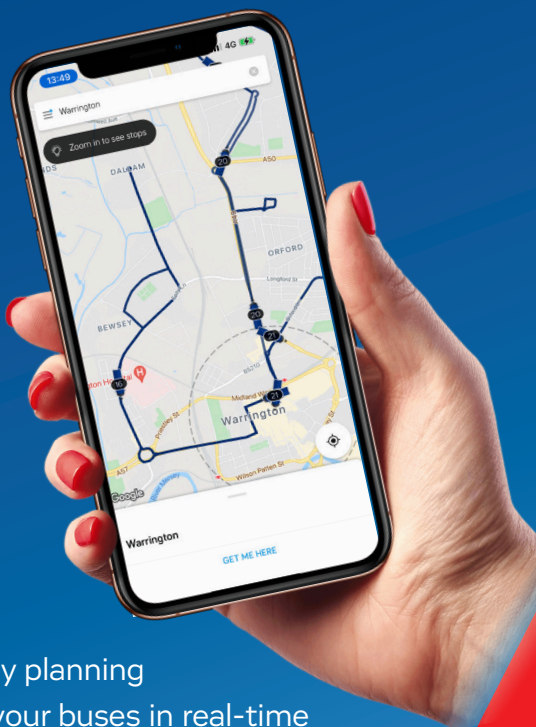

It's time to **Touch & Go** more often with our new & improved **Touch & Go app**

From journey planning
to tracking your buses in real-time
to buying ticket for you and now
also for family or friends - gift them
straight from your phone!

To upgrade to our app,
simply search...

Great Value

Our tickets offer great value for journeys on all of Warrington's Own Buses including our network of Cheshire Cat services.

One-way fares start from as little as **£1.70**.

For the day

Unlimited hop-on, hop-off travel for a whole day. Buy through our app or buy on bus by contactless or cash.

adult	£5.95	for 1 adult (£4.95 on app)
adult+1	£7.50	for 1 adult and 1 child
adult+2	£8.50	for 1 adult and 2 children
child	£3.00	for children aged up to the age of 15
family	£11.50	for 2 adults with up to 3 children

For longer

Save with our season tickets which you can buy from our app; buy bus by contactless or cash or our travelshop in Warrington Interchange

weekly	£23	by app or smartcard
4-week	£83	
Annual	£760	by smartcard

download our free app for tickets & much more...