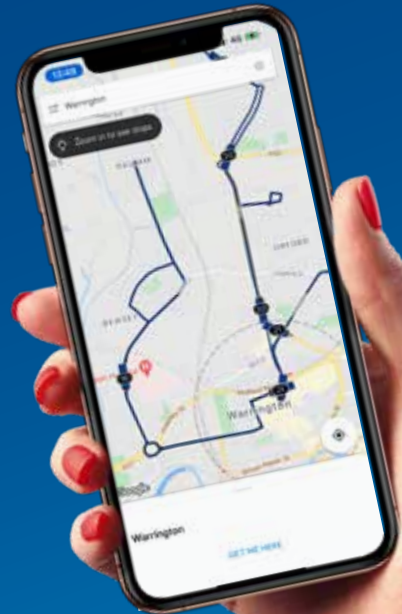

■ Starts from Wilderspool St James Church (0504) runs direct to O'Leary Street not serving Warrington.

On Wednesday Schooldays starts from Wilderspool, Causeway Avenue (1537)

On Monday, Tuesday, Thursday and Friday Schooldays starts from Wilderspool, Causeway Avenue (1608)

Does run via Rylands Street or Academy Way

Sundays

 Warrington Interchange	0900	1100	1300	1500	1700
O'Leary Street	0908	1108	1308	1508	1708
Statham Av Kirkstone Av	0914	1114	1314	1514	1714
Greenwood Cres Merrick Cl	0917	1117	1317	1517	1717
Cinnamon Ln North	0919	1119	1319	1519	1719
Cinnamon Brow Millhouse Rdbt	0920	1120	1320	1520	1720
Enfield Park Rd Tweedsmuir Cl	0922	1122	1322	1522	1722
Uni of Chester Crab Ln	0924	1124	1324	1524	1724
Locking Stumps Copperfield Cl	0928	1128	1328	1528	1728
Glover Road Turf & Feather	0930	1130	1330	1530	1730
Heathfield House	0931	1131	1331	1531	1731
Birchwood Centre	0937	1137	1337	1537	1737
Birchwood Rail Station	0938	1138	1338	1538	1738
Oakwood Keyes Close	0941	1141	1341	1541	1741
 Gorse Covert Spar Store	0945	1145	1345	1545	1745
Gorse Covert Ashdown Ln	-	-	-	-	-

It's time to **Touch & Go**
more often with our
new & improved
Touch & Go app

From journey planning
to tracking your buses in real-time
to buying ticket for you and now
also for family or friends - gift them
straight from your phone!