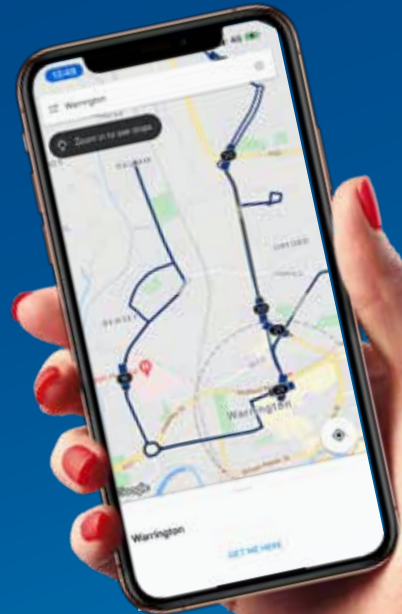

Sundays

Warrington Interchange	0900 1100 1300 1500 1700
O'Leary Street	0908 1108 1308 1508 1708
Statham Av Kirkstone Av	0914 1114 1314 1514 1714
Greenwood Cres Merrick Cl	0917 1117 1317 1517 1717
Cinnamon Ln North	0919 1119 1319 1519 1719
Cinnamon Brow Millhouse Rdbt	0920 1120 1320 1520 1720
Enfield Park Rd Tweedsmuir Cl	0922 1122 1322 1522 1722
Uni of Chester Crab Ln	0924 1124 1324 1524 1724
Locking Stumps Copperfield Cl	0928 1128 1328 1528 1728
Glover Road Turf & Feather	0930 1130 1330 1530 1730
Heathfield House	0931 1131 1331 1531 1731
Birchwood Centre	0937 1137 1337 1537 1737
Birchwood Rail Station	0938 1138 1338 1538 1738
Oakwood Keyes Close	0941 1141 1341 1541 1741
Gorse Covert Spar Store	0945 1145 1345 1545 1745

It's time to **Touch & Go**
more often with our
new & improved
Touch & Go app

From journey planning
to tracking your buses in real-time
to buying ticket for you and now
also for family or friends - gift them
straight from your phone!

To upgrade to our app,
simply search...