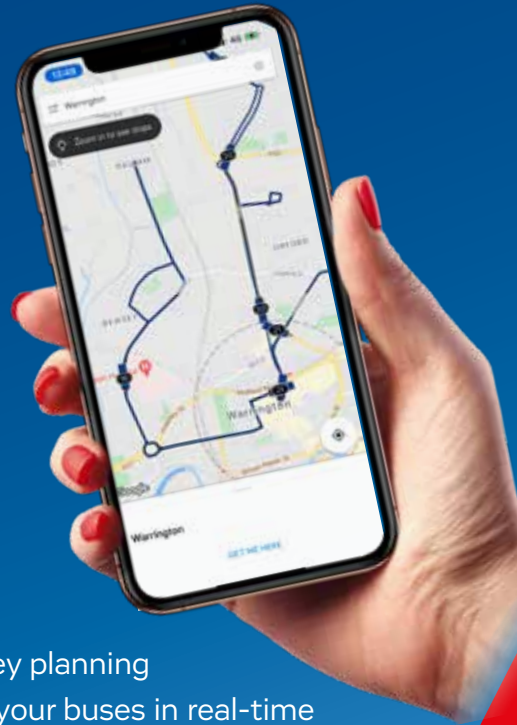

It's time to **Touch & Go** more often with our new & improved **Touch & Go app**

From journey planning to tracking your buses in real-time to buying ticket for you and now also for family or friends - gift them straight from your phone!