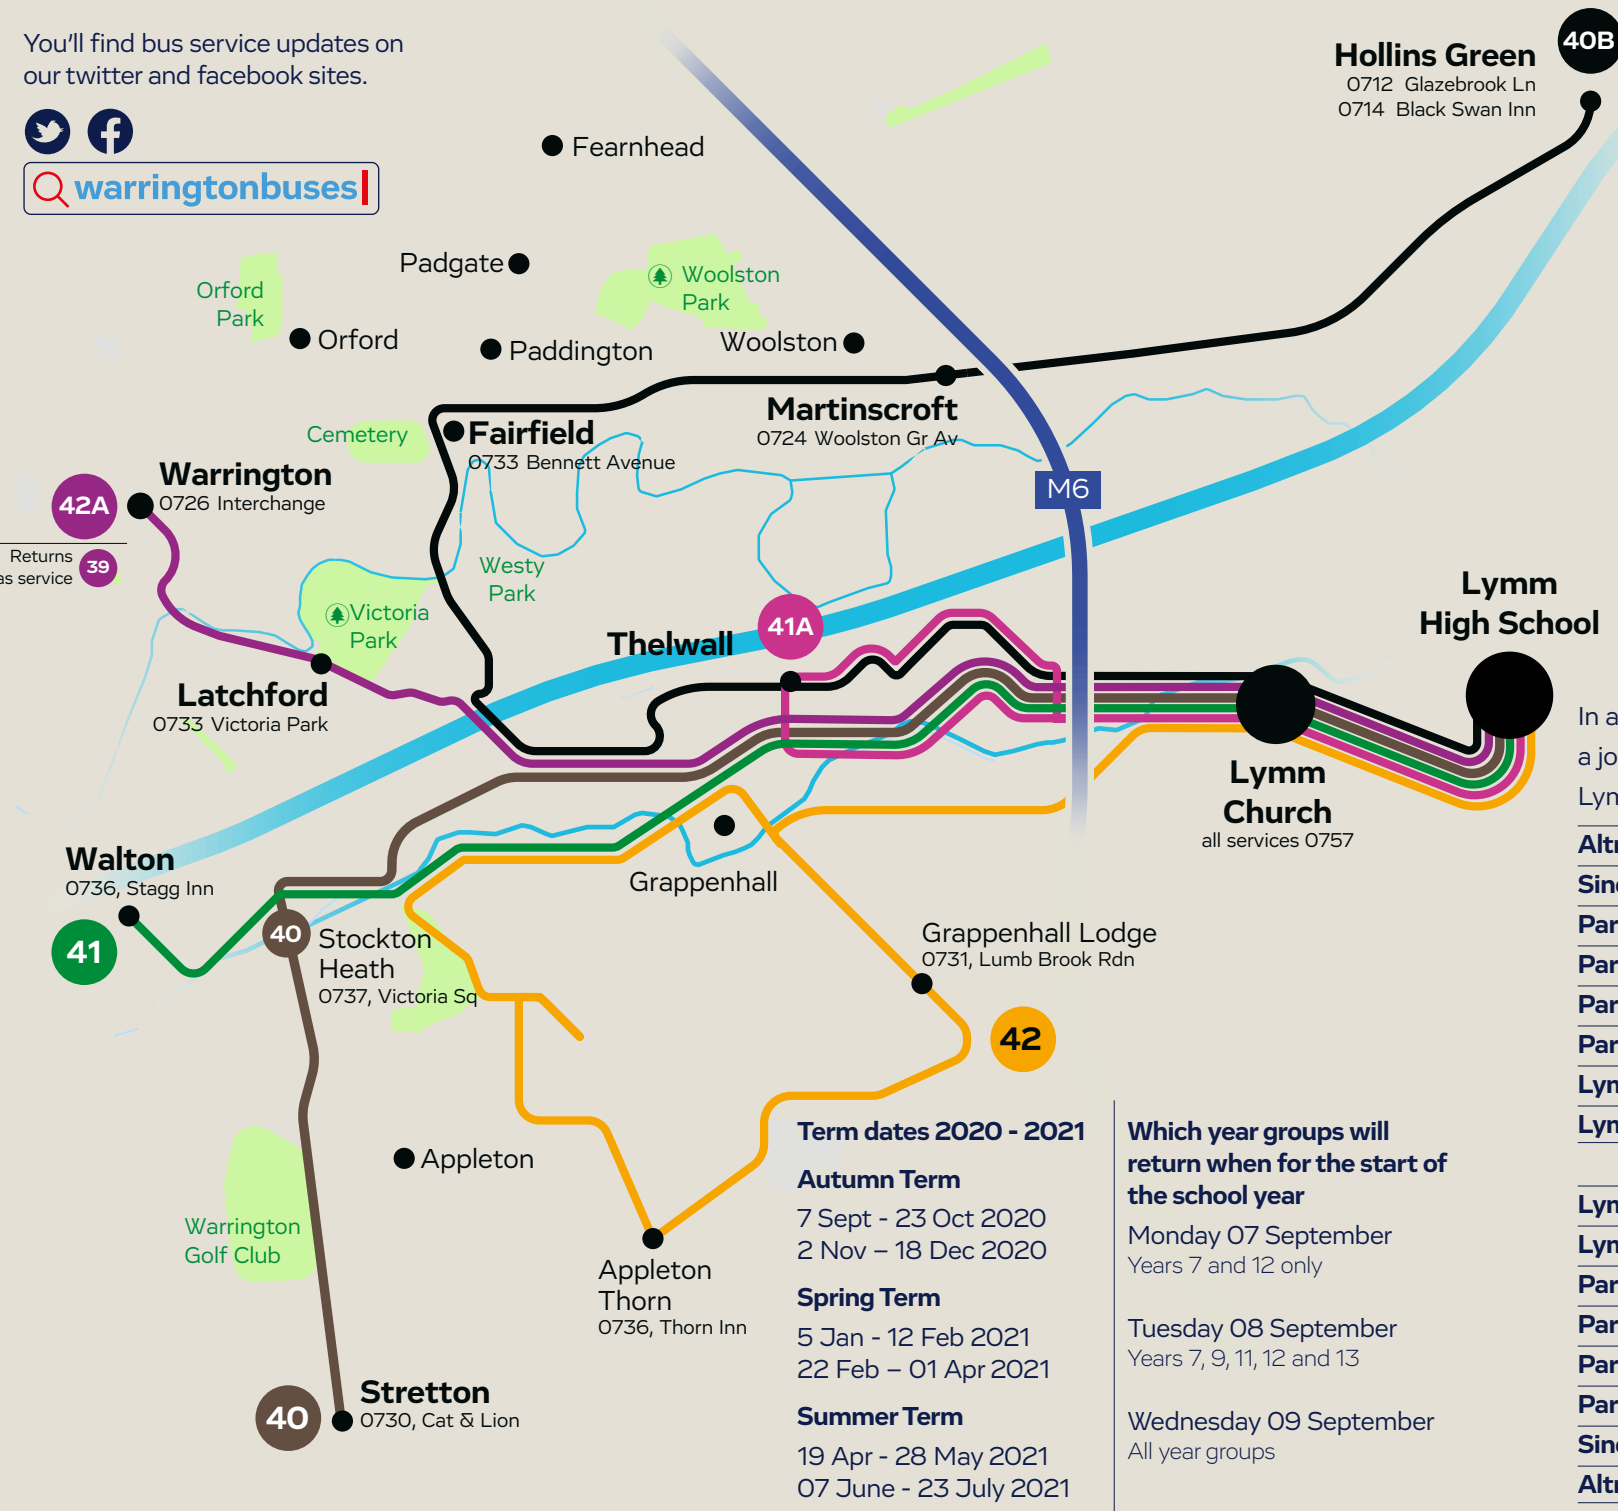

You'll find bus service updates on our twitter and facebook sites.

All buses arrive at Lymm High School **0805**

All lessons will now commence at 0825 - please ensure that you are in your classroom by 0820.

Tutor Time will now take place between either **1210 & 1245** or **1245-1320**.

Buses leave Lymm High School

- 1510** 39A 40 40A 41 41A
1515 39 40B 41A 42

In addition to the services shown here, on schooldays a journey on our **Cheshire Cat 5A service** also serves Lymm High School as shown below.

Term dates 2020 - 2021

Autumn Term
 7 Sept - 23 Oct 2020
 2 Nov - 18 Dec 2020

Spring Term
 5 Jan - 12 Feb 2021
 22 Feb - 01 Apr 2021

Summer Term
 19 Apr - 28 May 2021
 07 June - 23 July 2021

Which year groups will return when for the start of the school year

Monday 07 September
 Years 7 and 12 only

Tuesday 08 September
 Years 7, 9, 11, 12 and 13

Wednesday 09 September
 All year groups