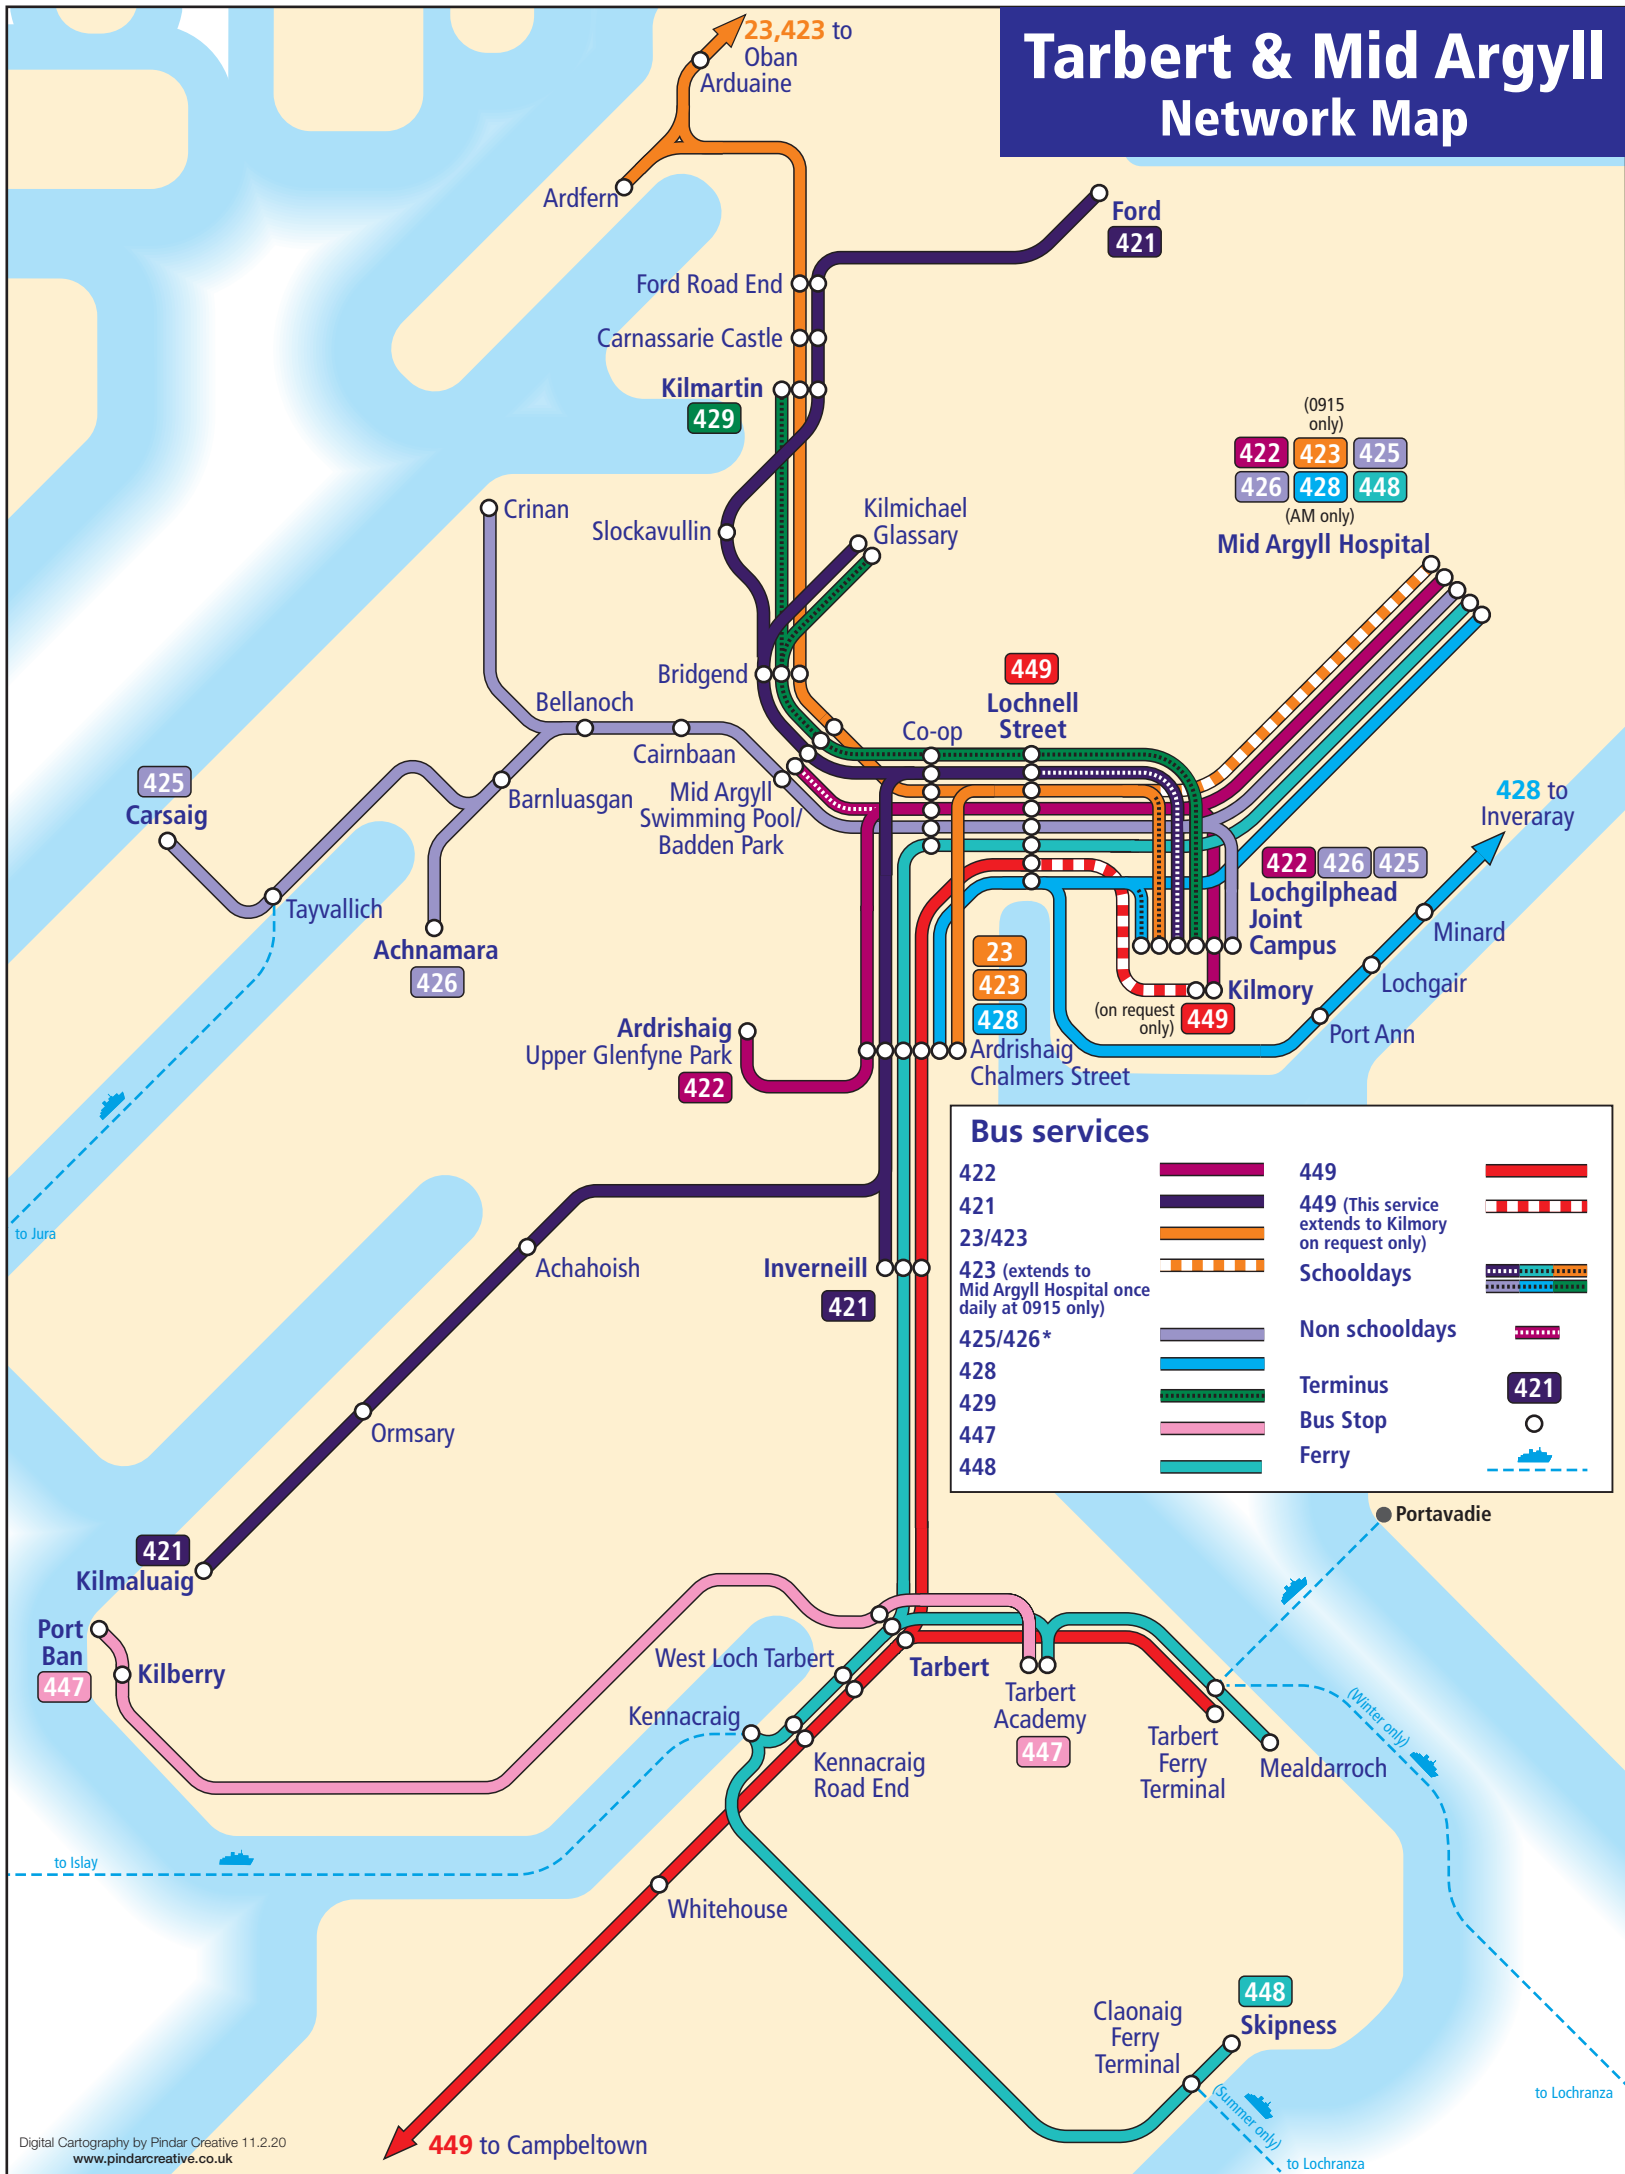

# Tarbert & Mid Argyll Network Map

### Bus services

422		449	
421		449 (This service extends to Kilmory on request only)	
23/423		Schooldays	
423 (extends to Mid Argyll Hospital once daily at 0915 only)		Non schooldays	
425/426*		Terminus	
428		Bus Stop	
429		Ferry	
447			
448			