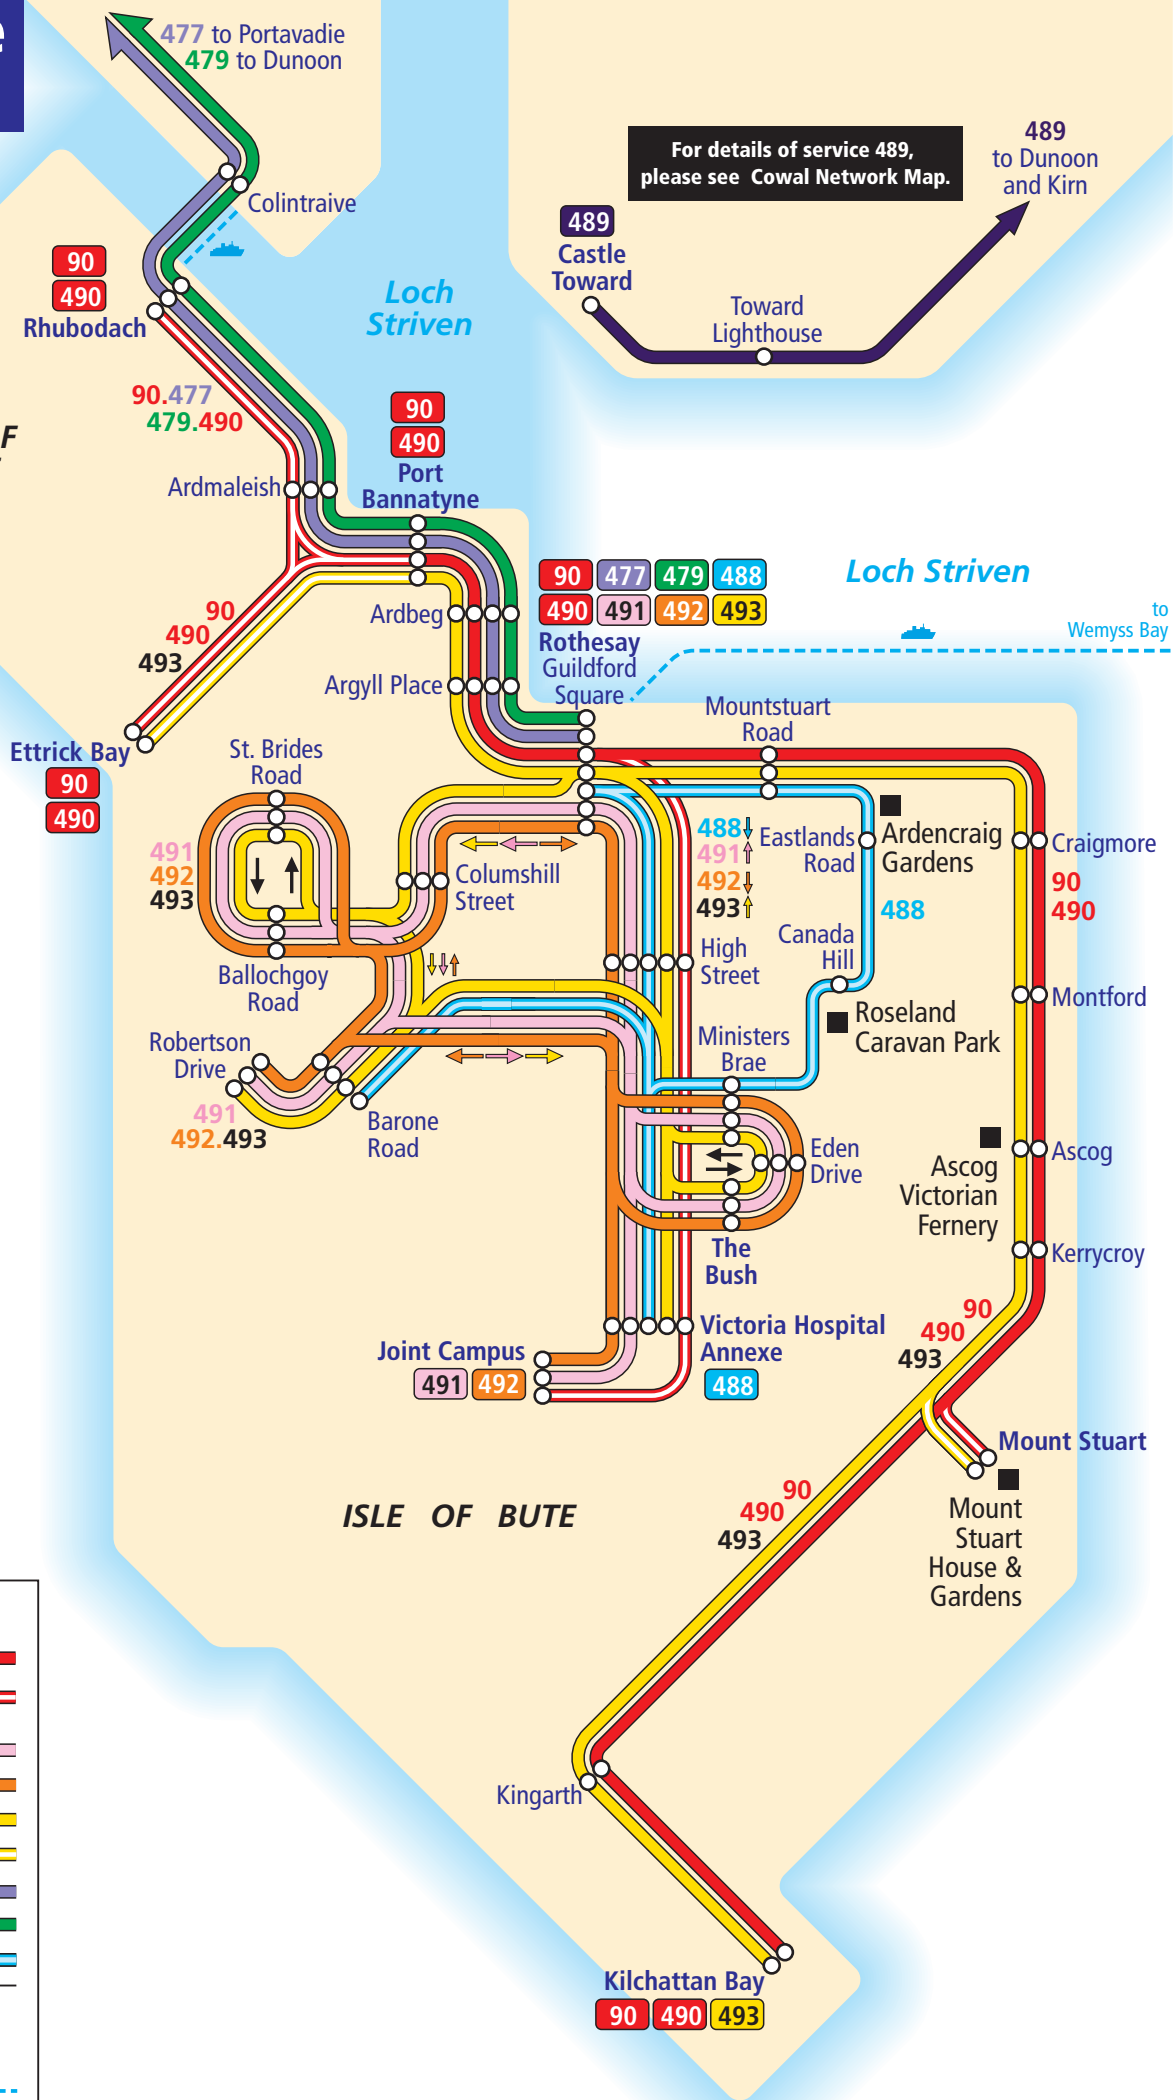

# Isle of Bute Network Map

ISLE OF BUTE

ISLE OF BUTE

For details of service 489, please see Cowal Network Map.

## Bus services

- 90/490
- 90/490 (certain journeys)
- 491
- 492
- 493 (Sunday only)
- 493 (Limited service)
- 477
- 479
- 488 (Limited service)

- Terminus
- Bus Stop
- Ferry