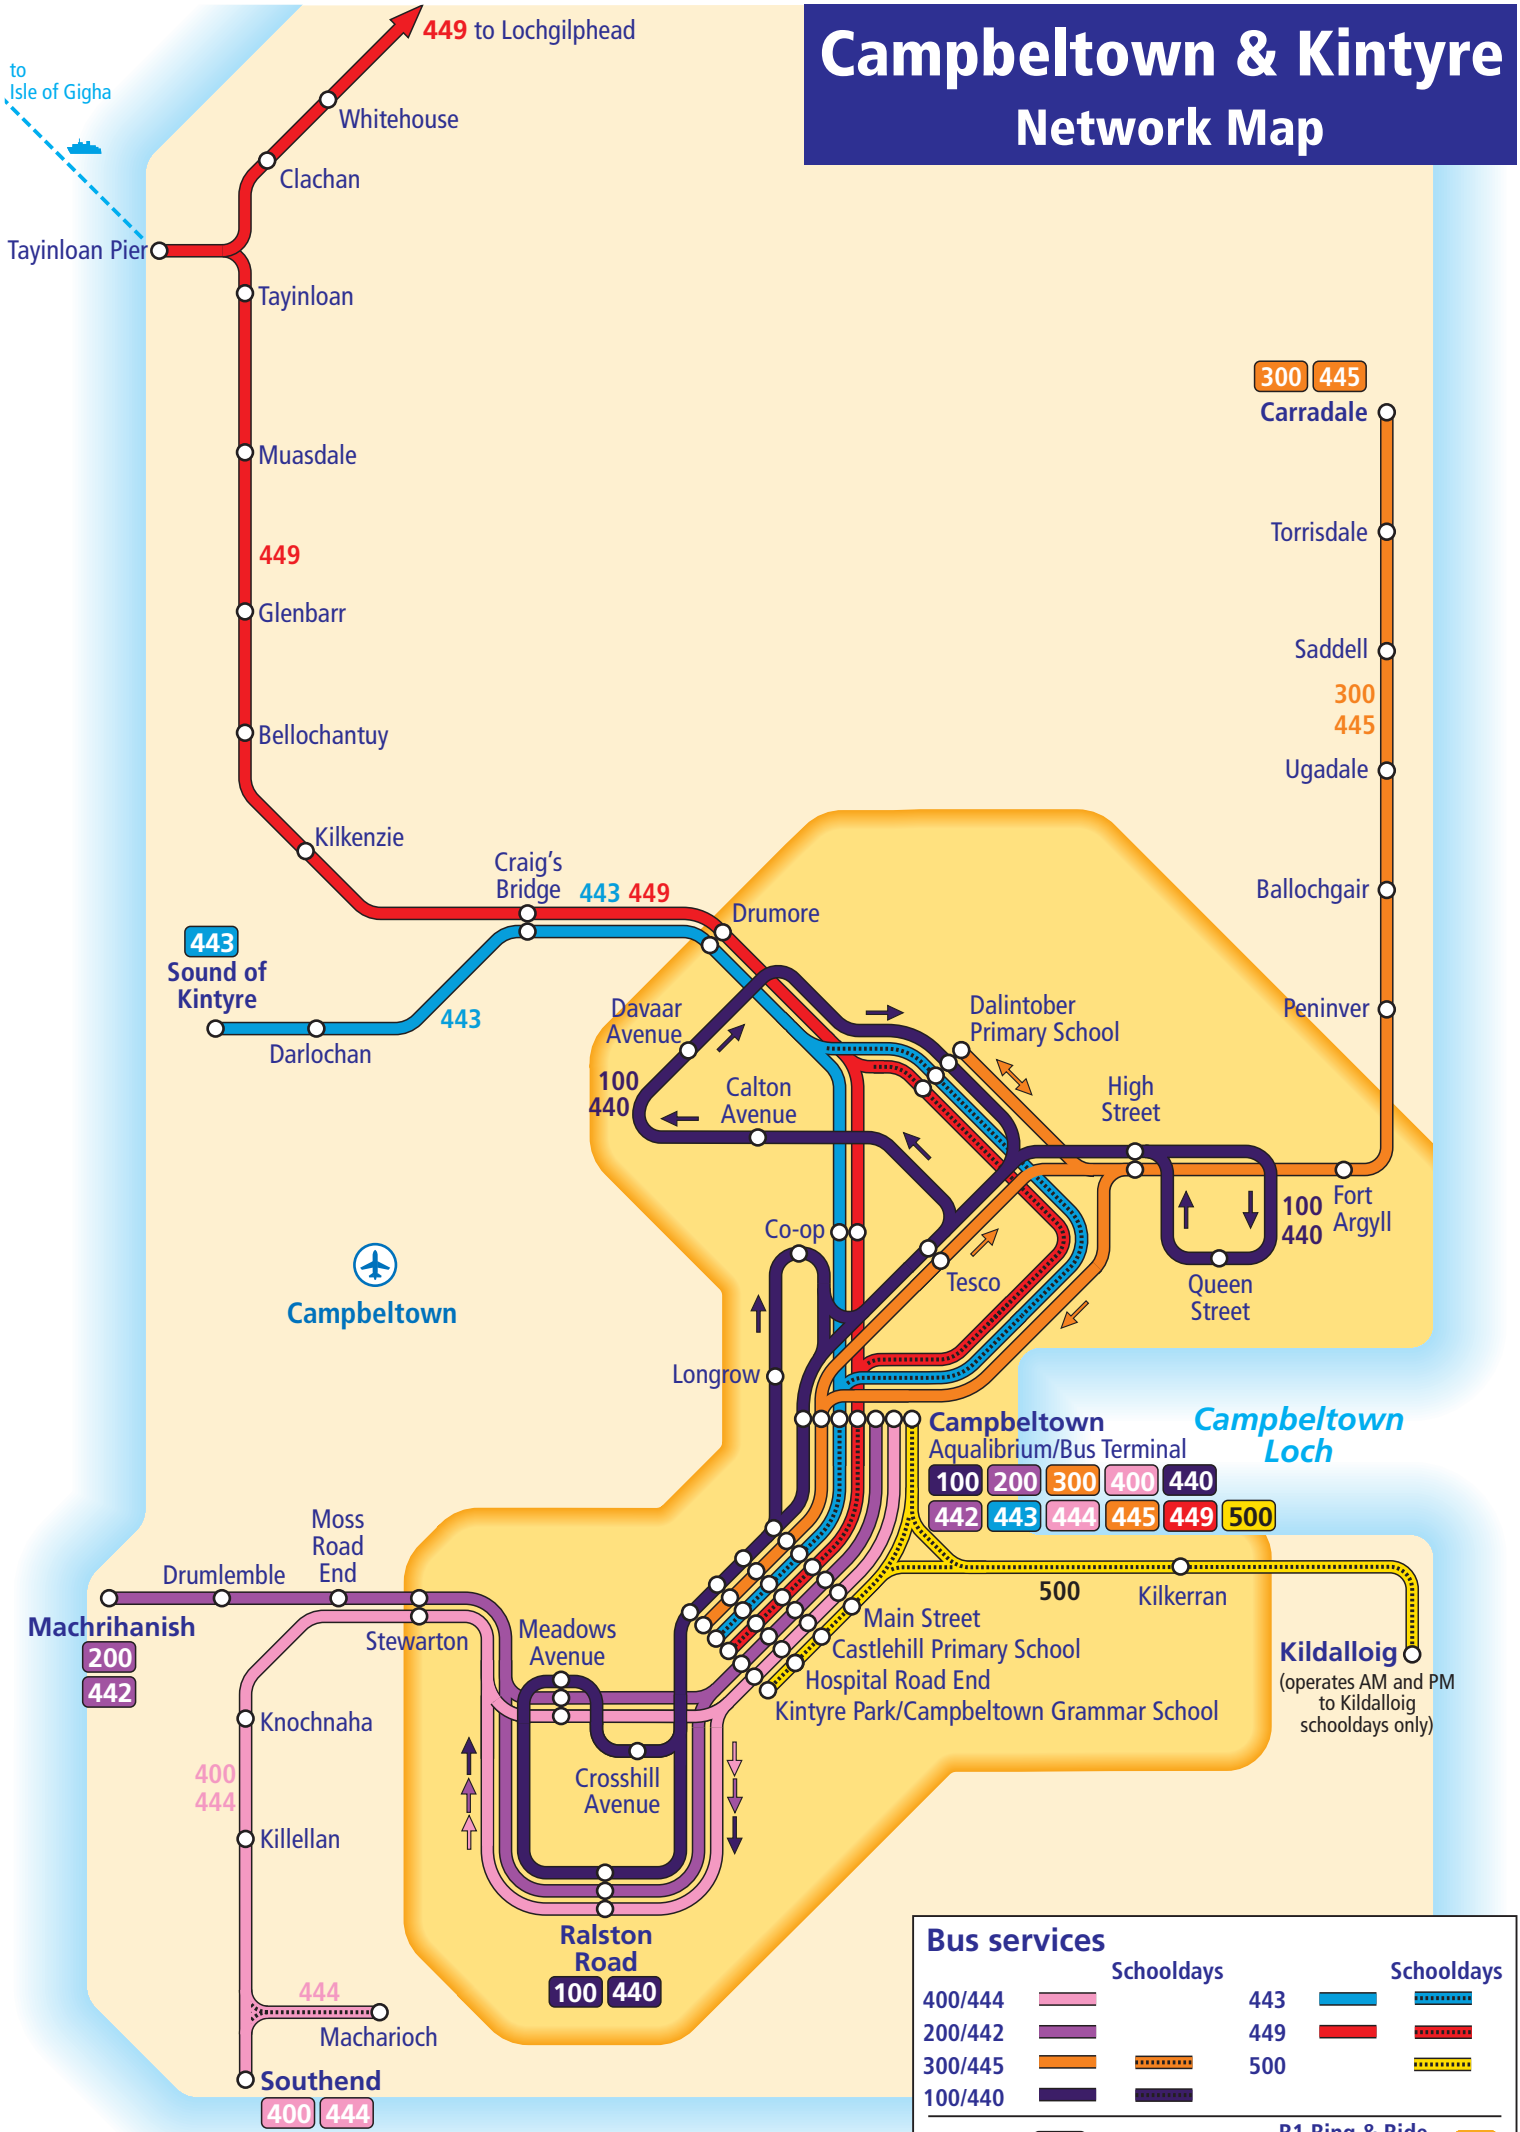

Campbeltown & Kintyre Network Map

Bus services		Schooldays		Schooldays	
400/444		443			
200/442		449			
300/445		500			
100/440					
Terminus		Bus Stop		R1 Ring & Ride Operating Area	