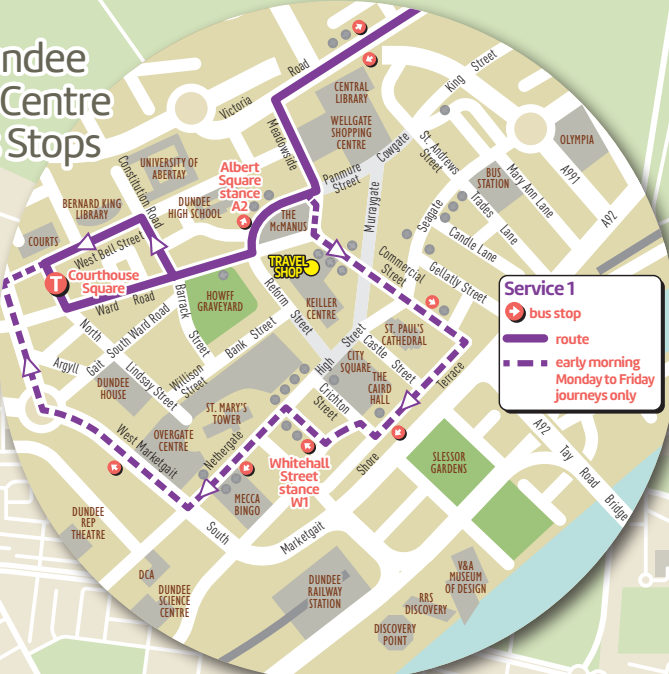

Dundee City Centre Bus Stops

1

Laird Street
Benholm Place

St. Marys

Craigowl Primary School

St. Kilda Road

Macalpine

St. Andrews Primary School

Birkdale

Place

Ardler

Turnberry

Ardler Library

Avenue

Macalpine Fire Station

Tesco Call Centre

Dunsinane Avenue

Beechwood

10

The Stack

Lochee

Downfield

Kingsway Retail Park

The Glens

King's Cross Hospital

Strathmore Avenue

St. John's R.C. High School

Dundee Law

Strathmartine

Dundee F.C.

Dundee United F.C.

Main Street

Dens Road

Dura Street

Craigowl

St. Marys

St. Kilda Road

Macalpine

Birkdale

Place

Ardler

Turnberry

Ardler Library

Avenue

Macalpine Fire Station

Tesco Call Centre

Dunsinane Avenue

Beechwood

The Stack

Lochee

Strathmore Avenue

St. John's R.C. High School

Dundee Law

Strathmartine

Dundee F.C.

Dundee United F.C.

Main Street

Service 1

- bus stop
- route
- early morning Monday to Friday journeys only

You can change onto **service 10** at **The Stack** for journeys to **Ninewells Hospital**. See separate **10** timetable for bus times.

1

City Centre

Early morning Monday to Friday journeys only