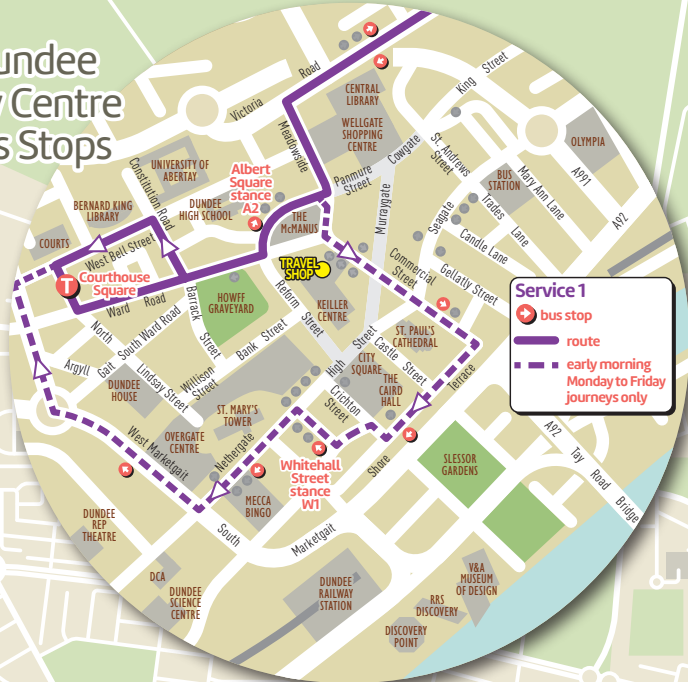

Bus Timetable

and route map

1

from 12 April 2021

City Centre

Coldside

The Stack

Ardler Village

St Marys

XPLORE
Dundee

Dundee City Centre Bus Stops

Service 1

- bus stop
- route
- early morning Monday to Friday journeys only

1

Laird Street
Benholm Place

St. Marys