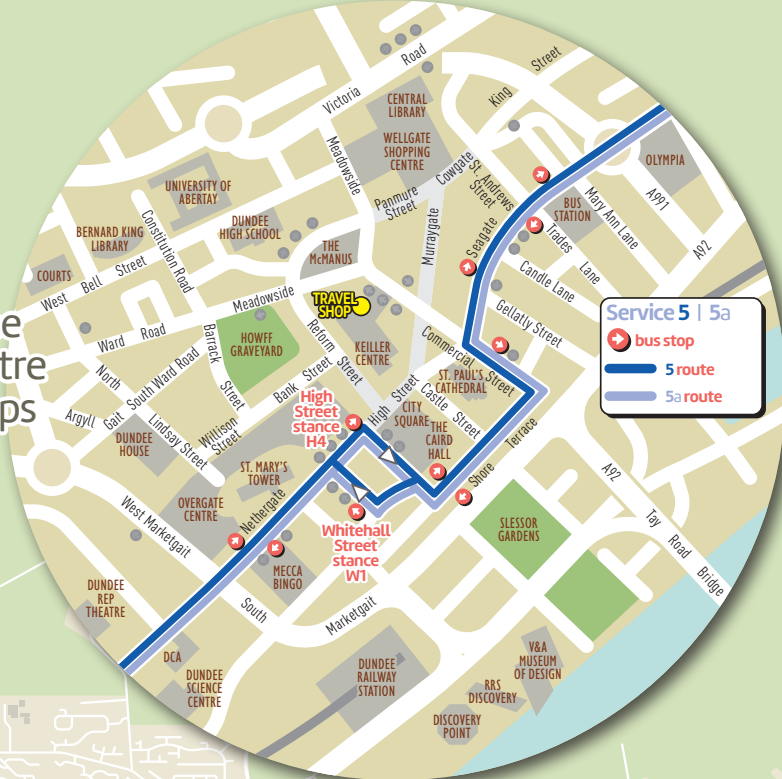

Dundee City Centre Bus Stops

At Broughty Ferry
5a continues as **10** and you can stay on the bus to complete your journey.